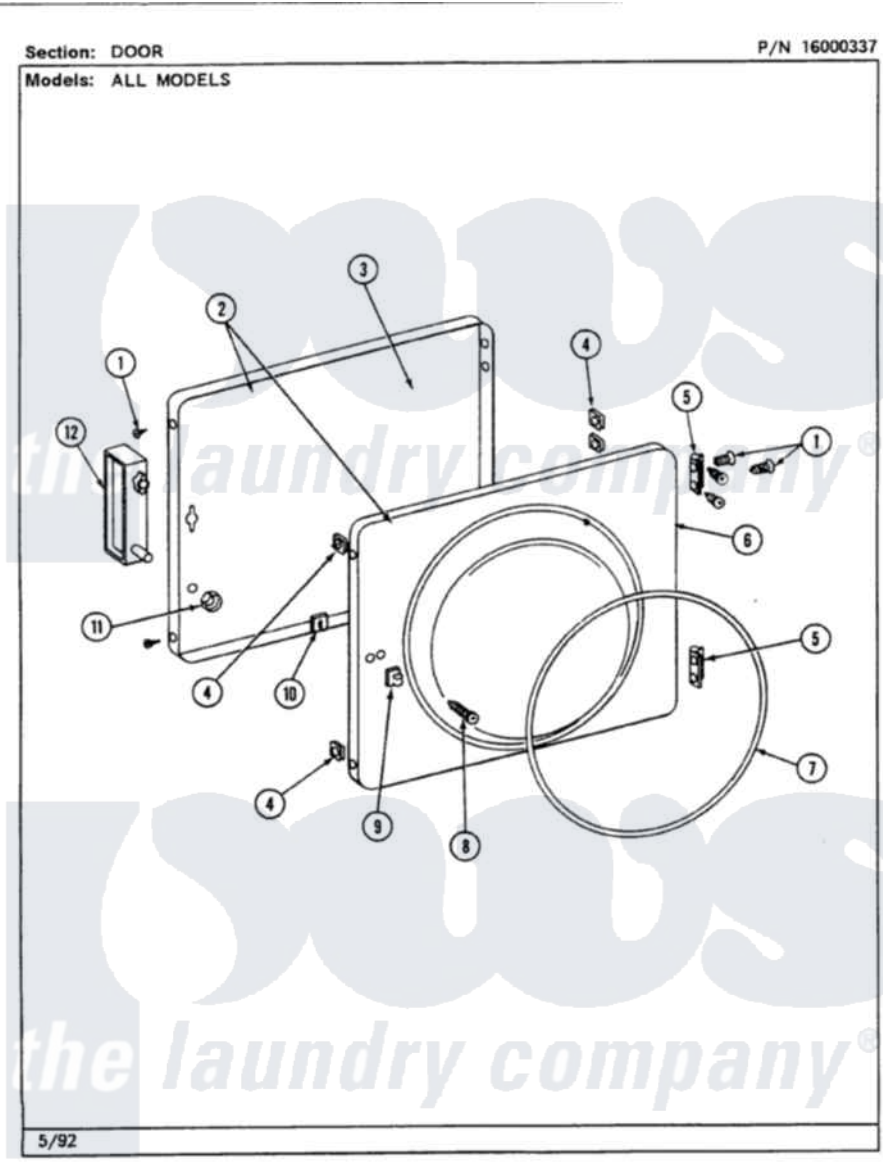

Maytag LSG7800AAW 07 - DOOR

Maytag Residential Maytag LSG7800AAW Stacked Washer and Dryer Parts Parts Diagram 07 - DOOR
 Click on the part number to view part

Item	Original Part Number	Replaced By	Status	Part Description
1	Y314062			Screw, Door Hinge And Panel
2	306669		Not Available	DOOR, S1000
3	314475			Panel, Outer Door
4	Y313910			Clip, Door Liner To Outer Panel
5	Y304577	33001230		Hinge, Door
6	33001002			Door, Inner
7	314077			Door Seal
8	312960	489355		Screw, 8 X 1/2
9	306436			Door Latch Kit--W
10	Y313911			Door Strike Retainer
11	214872			Palnut, End Cap Note: Nut, Lamp Holder
12	314476		Not Available	HANDLE, DOOR