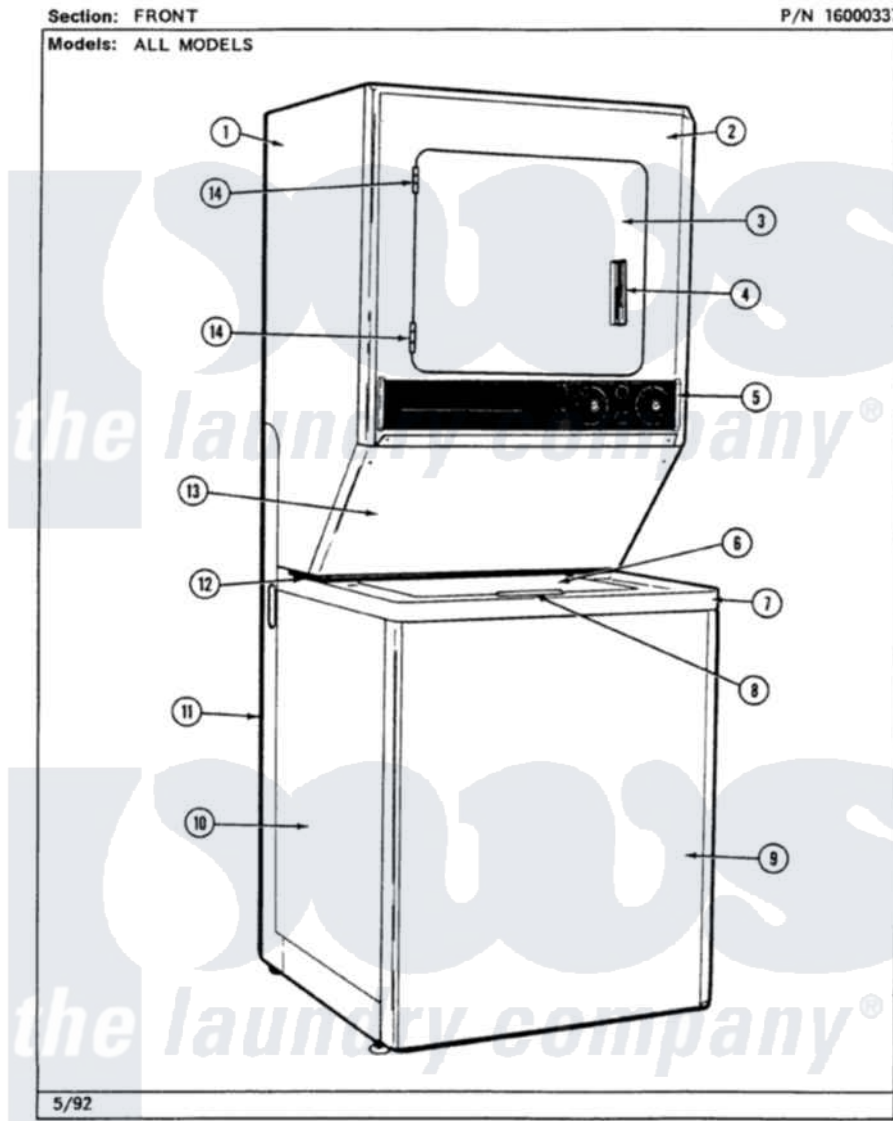

Maytag LSG7800AAW 08 - FRONT

2

Maytag [Residential Maytag LSG7800AAW Stacked Washer and Dryer Parts](#) Parts Diagram 08 - FRONT
 Click on the part number to view part

Item	Original Part Number	Replaced By	Status	Part Description
1	308055			Cabinet
2	315261		Not Available	FRONT PANEL (WHITE)
3	314475			Panel, Outer Door
4	314476		Not Available	HANDLE, DOOR
5	308038		Not Available	CONTROL PANEL
6	215251		Not Available	LID-WHITE
7	207579		Not Available	TOP COVER (WHITE)
8	206667			Handle With Nuts
9	207205			Panel, Front
10	207207		Not Available	CABINET WHT
11	Y306110			Stand, Dryer
12	215245		Not Available	BRIDGE FOR TOP COVER NA
13	306072		Not Available	ACCESS PANEL-WHITE
14	Y304577	33001230		Hinge, Door