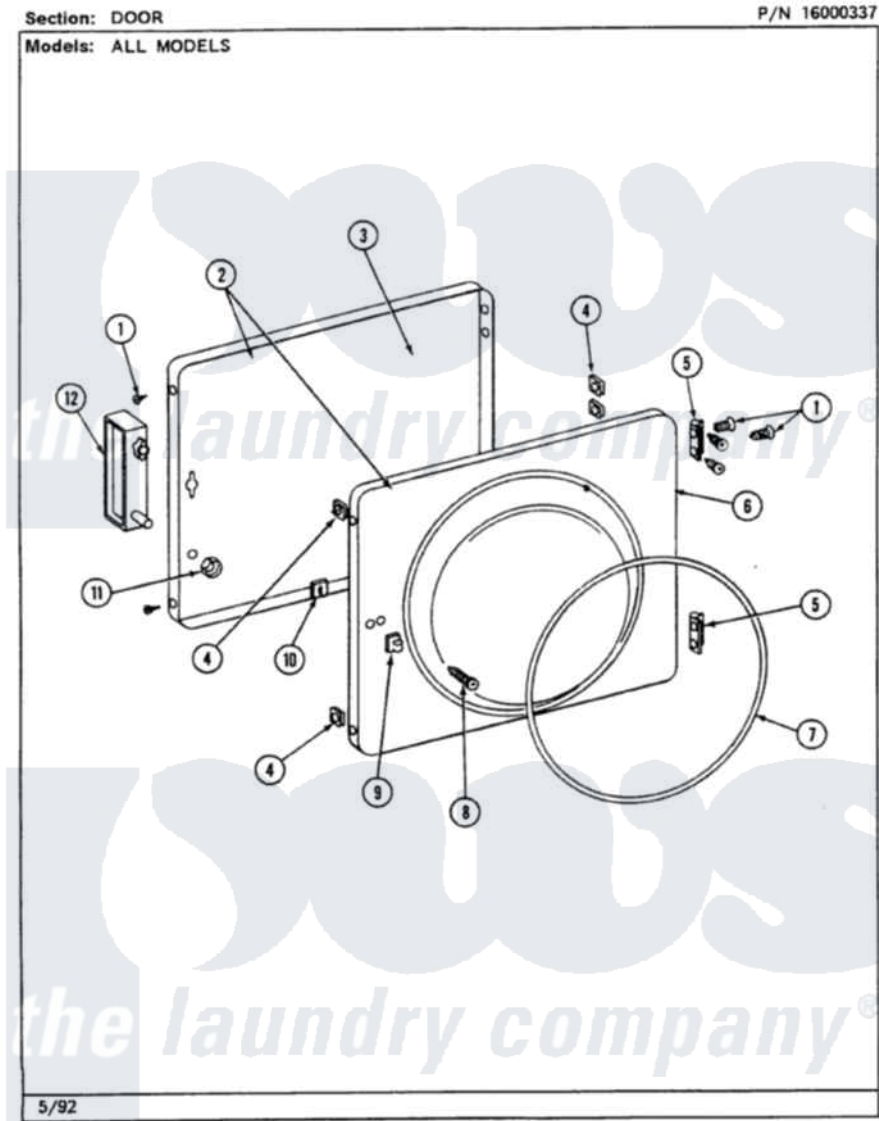

Maytag LSG7800ABL 06 - DOOR (LSG7800ABx)

10

Maytag Residential Maytag LSG7800ABL Stacked Washer and Dryer Parts Parts Diagram 06 - DOOR (LSG7800ABx)
Click on the part number to view part

Item	Original Part Number	Replaced By	Status	Part Description
1	Y314062			Screw, Door Hinge And Panel
2	306669L		Not Available	DOOR, S1000 ALMOND
3	314475L			Panel, Outer Door
4	Y313910			Clip, Door Liner To Outer Panel
5	Y304577	33001230		Hinge, Door
6	33001002			Door, Inner
7	314077			Door Seal
8	312960	489355		Screw, 8 X 1/2
9	306436			Door Latch Kit--W
10	Y313911			Door Strike Retainer
11	214872			Palnut, End Cap Note: Nut, Lamp Holder
12	314476		Not Available	HANDLE, DOOR