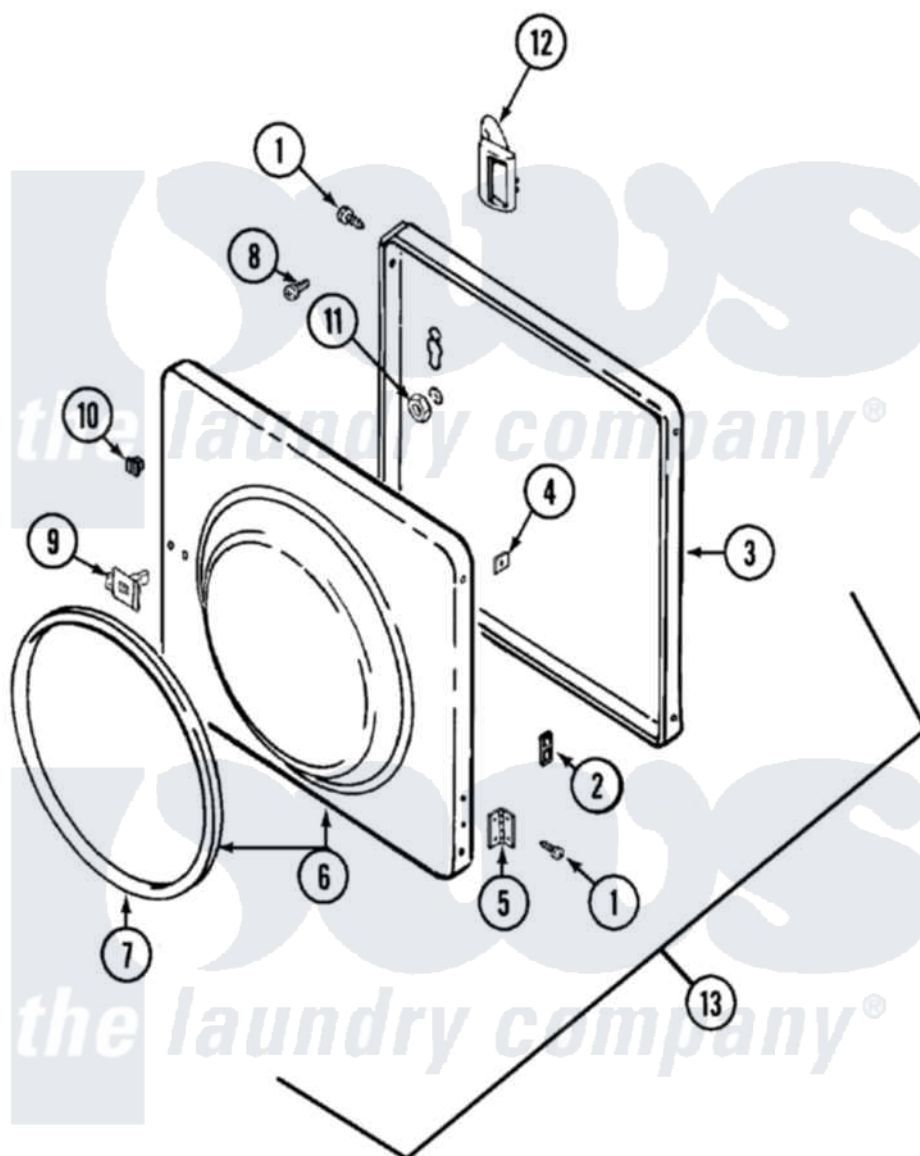

Maytag LSG7804AAE 05 - DOOR

Maytag Residential Maytag LSG7804AAE Stacked Washer and Dryer Parts Parts Diagram 05 - DOOR

[Click on the part number to view part](#)

Item	Original Part Number	Replaced By	Status	Part Description
1	Y314062			Screw, Door Hinge And Panel
2	33001222			Speednut, Twin
"	33001221	22001817		Sheet, Sound Damper
"	Y313907			Fastener, Twin
3	314475			Panel, Outer Door
4	Y313910			Clip, Door Liner To Outer Panel
5	33001230			Hinge, Door
6	33001002			Door, Inner
7	33001005			Seal, Door
8	312960	489355		Screw, 8 X 1/2
9	Y304578	LA-1003		Door Catch Kit
10	Y313911			Door Strike Retainer
11	214872			Palnut, End Cap Note: Nut, Lamp Holder
12	315425		Not Available	HANDLE, DOOR
13	33001111			Door, Complete