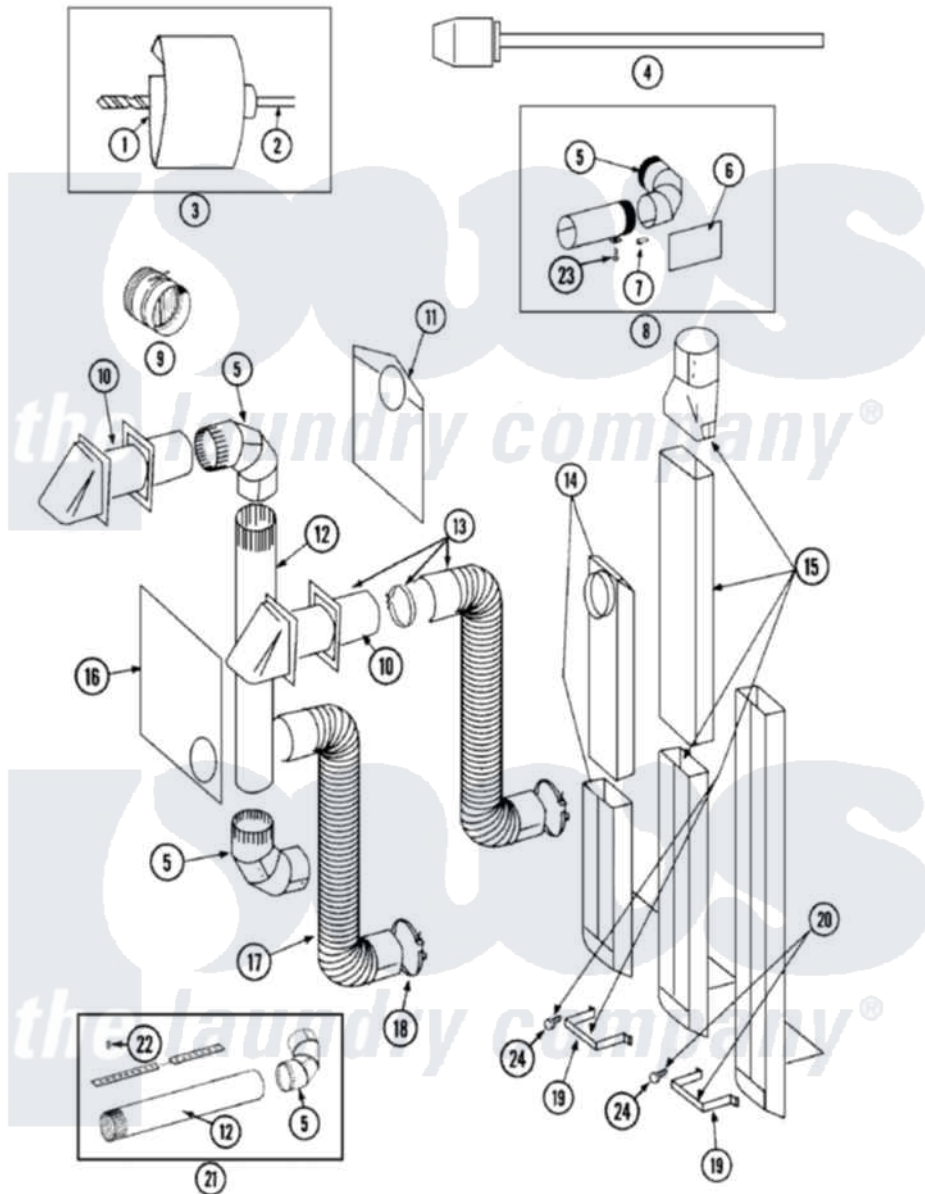

Maytag LSG7804AAE 06 - DUCTING

Maytag Residential Maytag LSG7804AAE Stacked Washer and Dryer Parts Diagram 06 - DUCTING
 Click on the part number to view part

Item	Original Part Number	Replaced By	Status	Part Description
1	038179		Not Available	BLADE, SAW
2	038180		Not Available	REPLACEMENT DRILL
3	038766		Not Available	HOLE SAW W/DRILL BIT
4	038767			Extension Chuck, Drill
5	Y059131			Elbow, Venting
6	312302			Insulation, Exhaust Duct Kit
7	213323			Fastener, Exhaust Duct Kit
8	Y304652			Exhaust Duct Kit
9	059146		Not Available	DAMPER, BACK DRAFT
10	Y059129	4396007RW		Vent Hood
11	311353		Not Available	BAG, LINT (DACRON)
12	Y059130			Pipe, Venting
13	Y059143			Flexible Vent Kit
14	Y059135			Vent Duct Assembly
15	059144		Not Available	RECTANGULAR VENT KIT
16	Y059134			PLATE, ALUM. WINDOW (15``X20``)

17	Y304353	4396010RP	6ft Scvent
18	Y304630		Clamp, Flexible Duct
19	313272		Bracket, Exhaust Deflector
20	303736	Not Available	EXHAUST DEFLECTOR KIT
21	306399	Not Available	EXHAUST DEFLECTOR KIT
22	Y251119	3177991	Screw
23	211294	90767	Screw, 8A X 3/8 HeX Washer Head Tapping
24	211294	90767	Screw, 8A X 3/8 HeX Washer Head Tapping