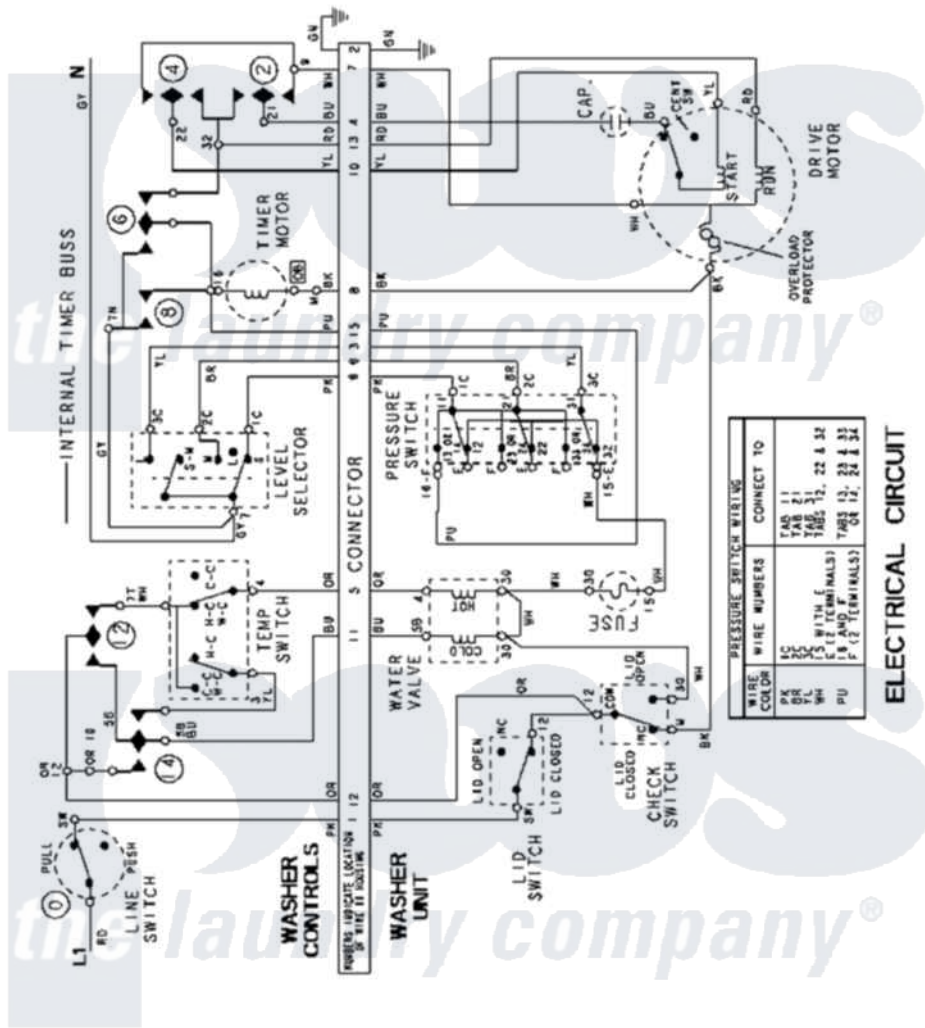

# Maytag LSG7804AAE 15 - WIRING INFORMATION

Maytag Residential Maytag LSG7804AAE Stacked Washer and Dryer Parts Parts Diagram 15 - WIRING INFORMATION

Click on the part number to view part

Item	Original Part Number	Replaced By	Status	Part Description
NI	15003237		Not Available	WIRING INFORMATION