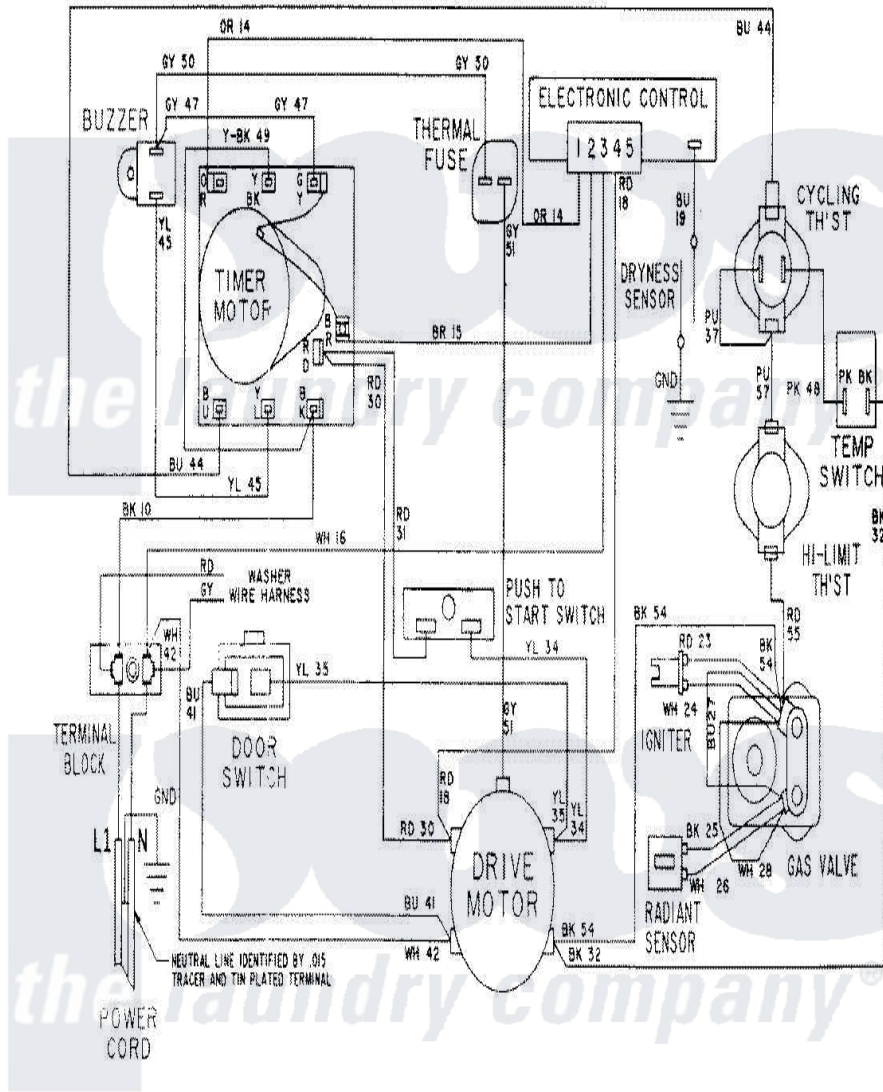

Maytag LSG7804AAE 16 - WIRING INFORMATION-DRYER

Maytag Residential Maytag LSG7804AAE Stacked Washer and Dryer Parts Parts Diagram 16 - WIRING INFORMATION-DRYER

[Click on the part number to view part](#)

| Item | Original Part Number | Replaced By | Status | Part Description |
|------|----------------------|-------------|---------------|--------------------|
| NI | 15001172 | | Not Available | WIRING INFORMATION |
| " | 15001079 | | Not Available | WIRING INFORMATION |