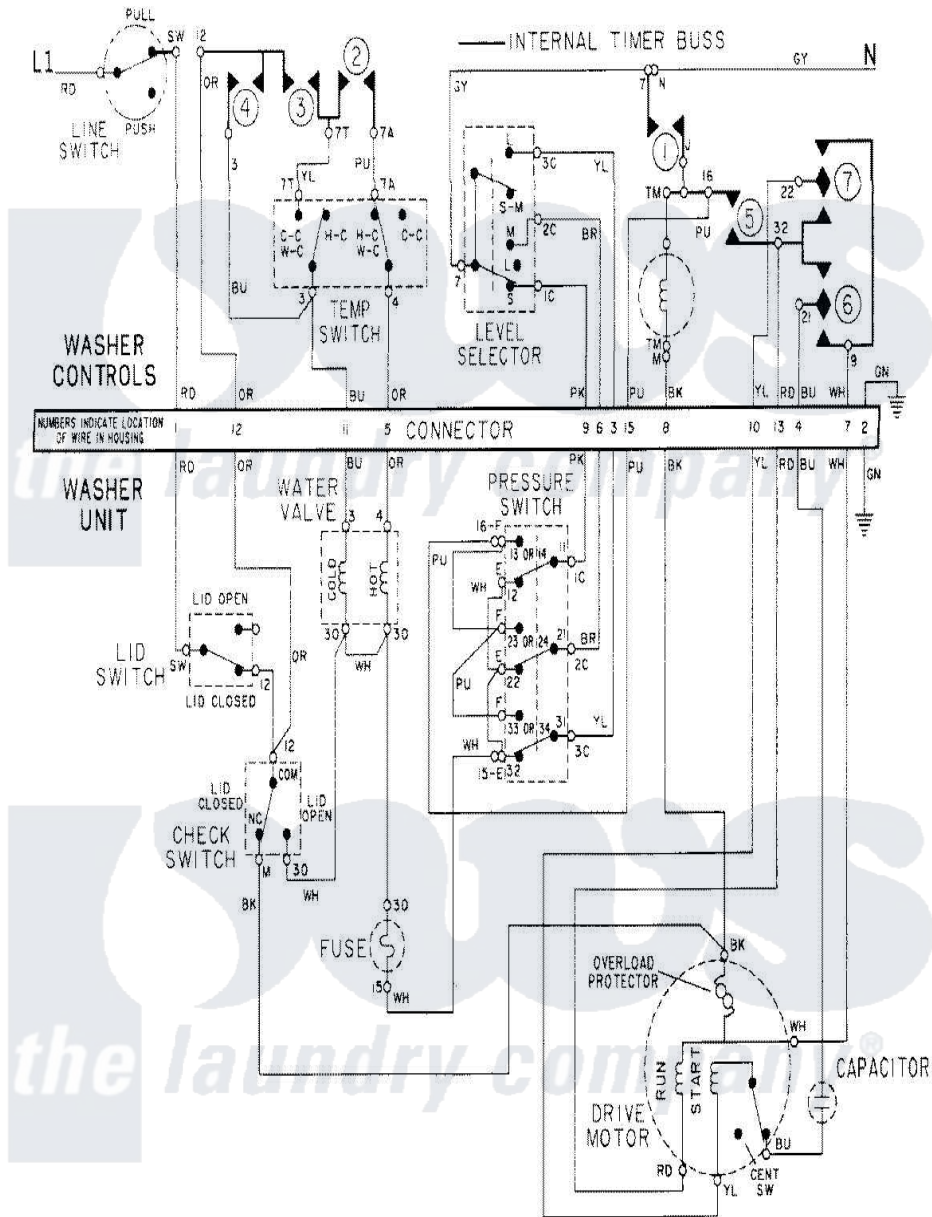

# Maytag LSG7804AAE 17 - WIRING INFORMATION-WASHER

Maytag Residential Maytag LSG7804AAE Stacked Washer and Dryer Parts Parts Diagram 17 - WIRING INFORMATION-WASHER

[Click on the part number to view part](#)

Item	Original Part Number	Replaced By	Status	Part Description
NI	15001266		Not Available	WIRING INFORMATION