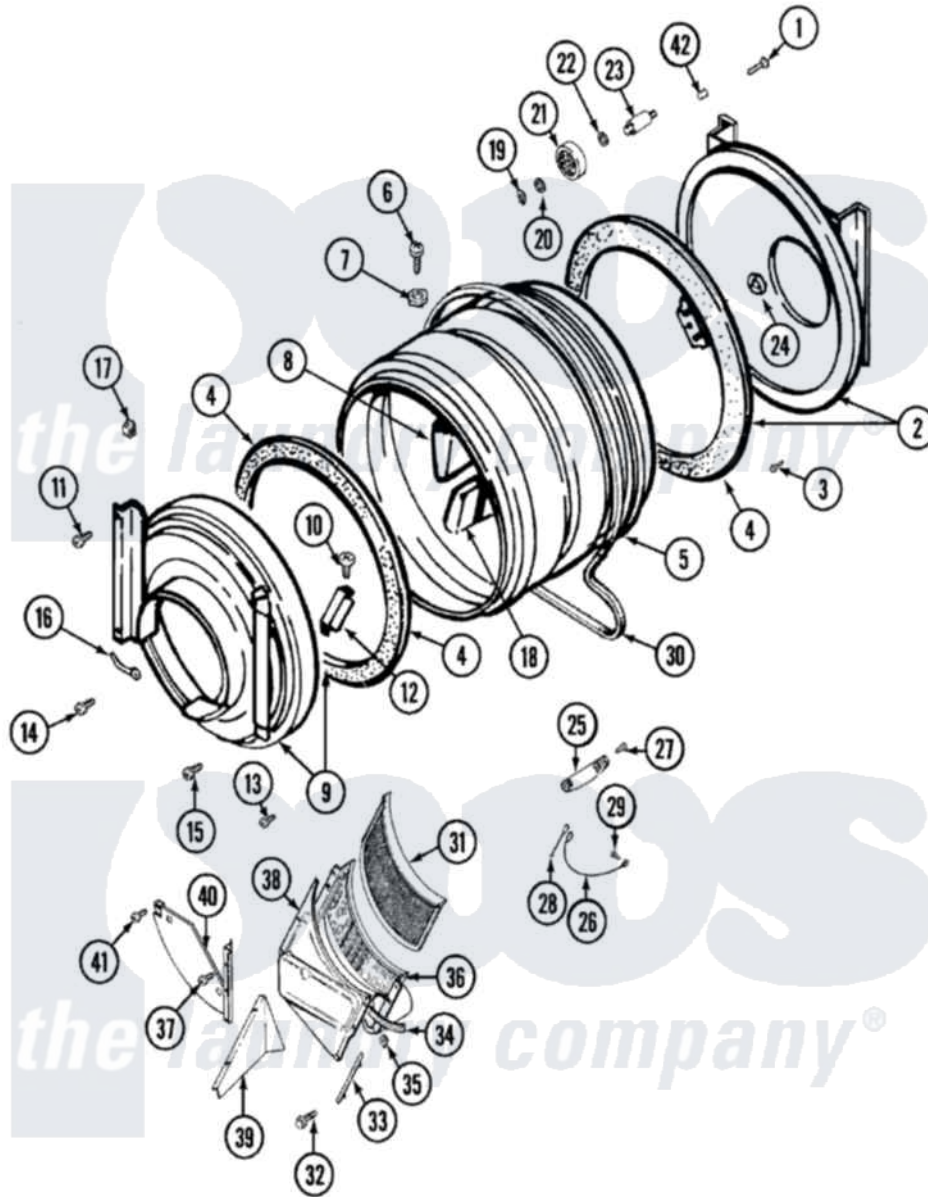

Maytag LSG7804AAM 12 - TUMBLER (LSG7804AAM & ABM)

Maytag Residential Maytag LSG7804AAM Stacked Washer and Dryer Parts Parts Diagram 12 - TUMBLER (LSG7804AAM & ABM)

[Click on the part number to view part](#)

Item	Original Part Number	Replaced By	Status	Part Description
1	Y310632	1163839		Screw
2	33001106			Back, Tumbler
3	211294	90767		Screw, 8A X 3/8 HeX Washer Head Tapping
4	314820			Seal, Tumbler
5	33001177			Tumbler
6	Y310759			Screw, Tumbler Baffles
7	314158			Washer, Baffle To Tumbler
8	33001014			Baffle
9	33001107			Front, Tumbler
10	210720			Rivet, Bearing To Tumbler Frnt
11	Y313561			Screw---NA
12	306508			Tumbler Bearing Kit ---W
13	Y314110	33002917		Screw, No.10-16
14	910343	488234		Screw 8-32 X 1/4
15	Y310632	1163839		Screw

16	901220		Ground Wire
17	Y310376		Clip, Door Switch Harness
18	33001013		Baffle
19	410233	9703438	Ring-Retrn
20	312535		Washer, Vault Mounting Brk.
21	Y303373	12001541	Drum Roller/Washer Assembly--W
22	Y313347	312535	Washer, Vault Mounting Brk.
23	Y312948	6-3129480	Shaft- Tumbler
24	312538	33001443	Nut, Hex
25	Y303389	304997	Sensor Assembly With Screws
26	Y303711		Sensor Ground Wire
27	Y251119	3177991	Screw
28	Y312658		Receptacle, Sensor Ground Wire
29	211294	90767	Screw, 8A X 3/8 HeX Washer Head Tapping
30	314774	Y312959	Poly "V" Belt For Tumbler
31	33001003		Screen, Lint
32	Y312961	W10116751	Screw
33	Y313795		Guide For Lint Screen
34	Y313796		Lint Seal
35	315274	488660	Nut, Speed
36	33001006		Duct, Outlet And Grid
37	Y312961	W10116751	Screw
38	314485		Outlet Duct And Grid
39	315239		Shield For Outlet Duct
40	315238		Shield
41	310207		Screw, No.6 X 1/4 Inch
42	313915	31-3915	Tech Sheet