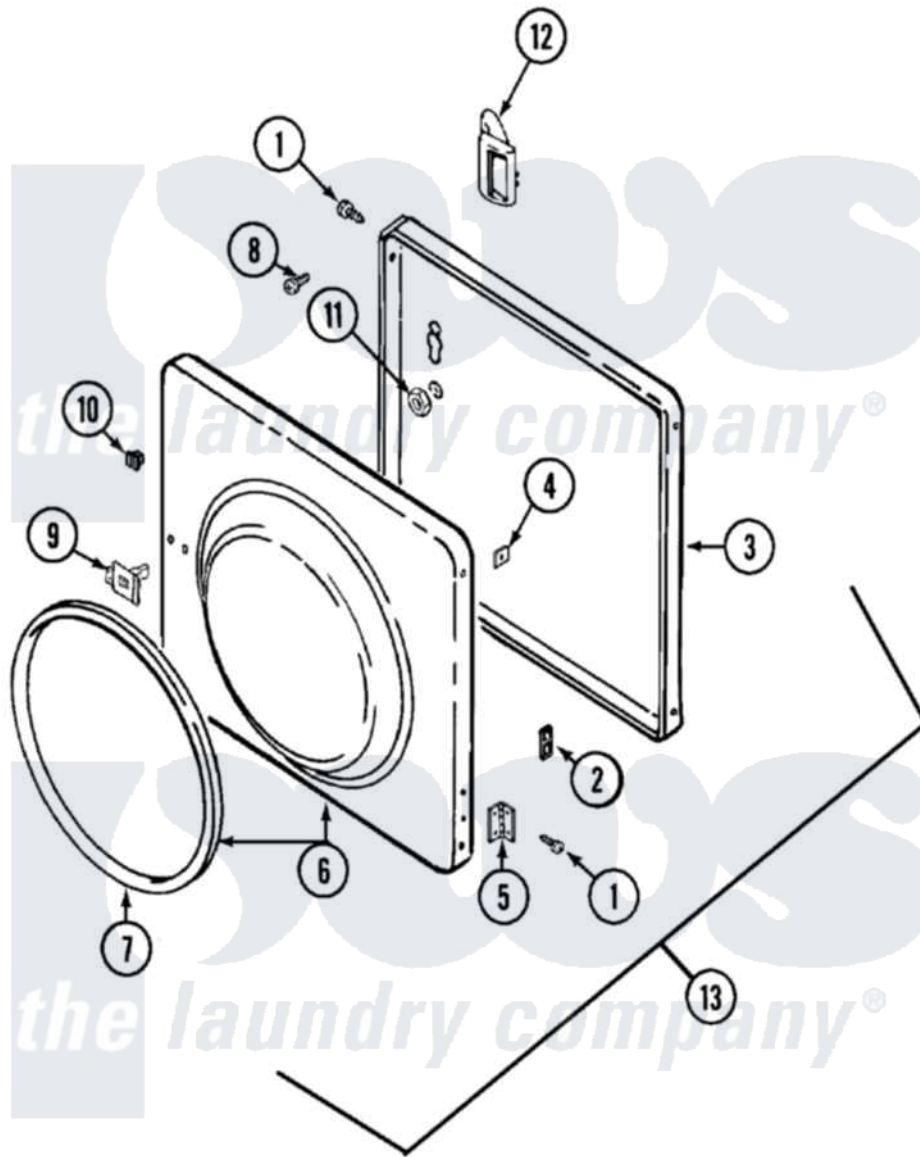

# Maytag LSG7804ABL 05 - DOOR

Maytag [Residential Maytag LSG7804ABL Stacked Washer and Dryer Parts](#) Parts Diagram 05 - DOOR  
 Click on the part number to view part

Item	Original Part Number	Replaced By	Status	Part Description
1	<a href="#">Y314062</a>			Screw, Door Hinge And Panel
2	<a href="#">33001222</a>			Speednut, Twin
"	33001221	<a href="#">22001817</a>		Sheet, Sound Damper
"	<a href="#">Y313907</a>			Fastener, Twin
3	<a href="#">314475L</a>			Panel, Outer Door
4	<a href="#">Y313910</a>			Clip, Door Liner To Outer Panel
5	<a href="#">33001230</a>			Hinge, Door
6	<a href="#">33001002</a>			Door, Inner
7	<a href="#">33001005</a>			Seal, Door
8	312960	<a href="#">489355</a>		Screw, 8 X 1/2
9	Y304578	<a href="#">LA-1003</a>		Door Catch Kit
10	<a href="#">Y313911</a>			Door Strike Retainer
11	<a href="#">214872</a>			Palnut, End Cap Note: Nut, Lamp Holder
12	314476		Not Available	HANDLE,DOOR
13	33001110		Not Available	DOOR, COMPLETE (ALM)