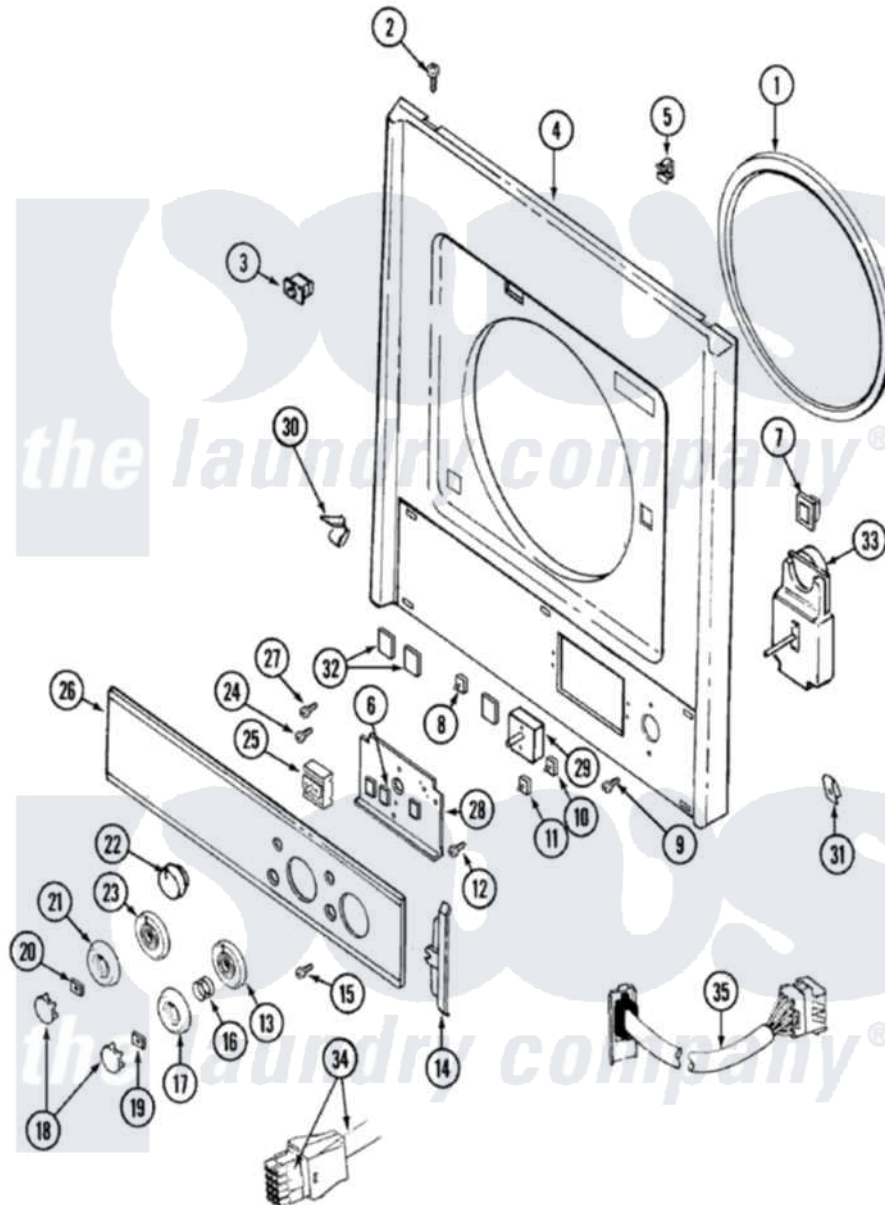

# Maytag LSG7804ABL 08 - FRONT PANEL & CONTROL PANEL

Maytag Residential Maytag LSG7804ABL Stacked Washer and Dryer Parts Parts Diagram 08 - FRONT PANEL & CONTROL PANEL

[Click on the part number to view part](#)

Item	Original Part Number	Replaced By	Status	Part Description
1	<a href="#">314286</a>			Seal For Front Panel
2	<a href="#">212277</a>			Screw, No.8 X 1/2 Inch
3	33001509	<a href="#">W10169313</a>		Switch-Dor
"	Y305753	<a href="#">W10169313</a>		Switch-Dor
4	33001486	<a href="#">98008544</a>		Screw
"	33001190	<a href="#">33002366</a>		Panel- FRO
5	<a href="#">Y310376</a>			Clip, Door Switch Harness
6	<a href="#">315287</a>			Bumper Small
7	Y304578	<a href="#">LA-1003</a>		Door Catch Kit
8	<a href="#">308017</a>			Switch, Dryer Temperature
9	216042	<a href="#">22001627</a>		Screw
10	<a href="#">207782</a>			Switch, Water Temperature
11	<a href="#">22001188</a>			Switch, Rotary
12	211294	<a href="#">90767</a>		Screw, 8A X 3/8 HeX Washer Head Tapping
13	22001034		Not Available	KNOB, TIMER (BLK)