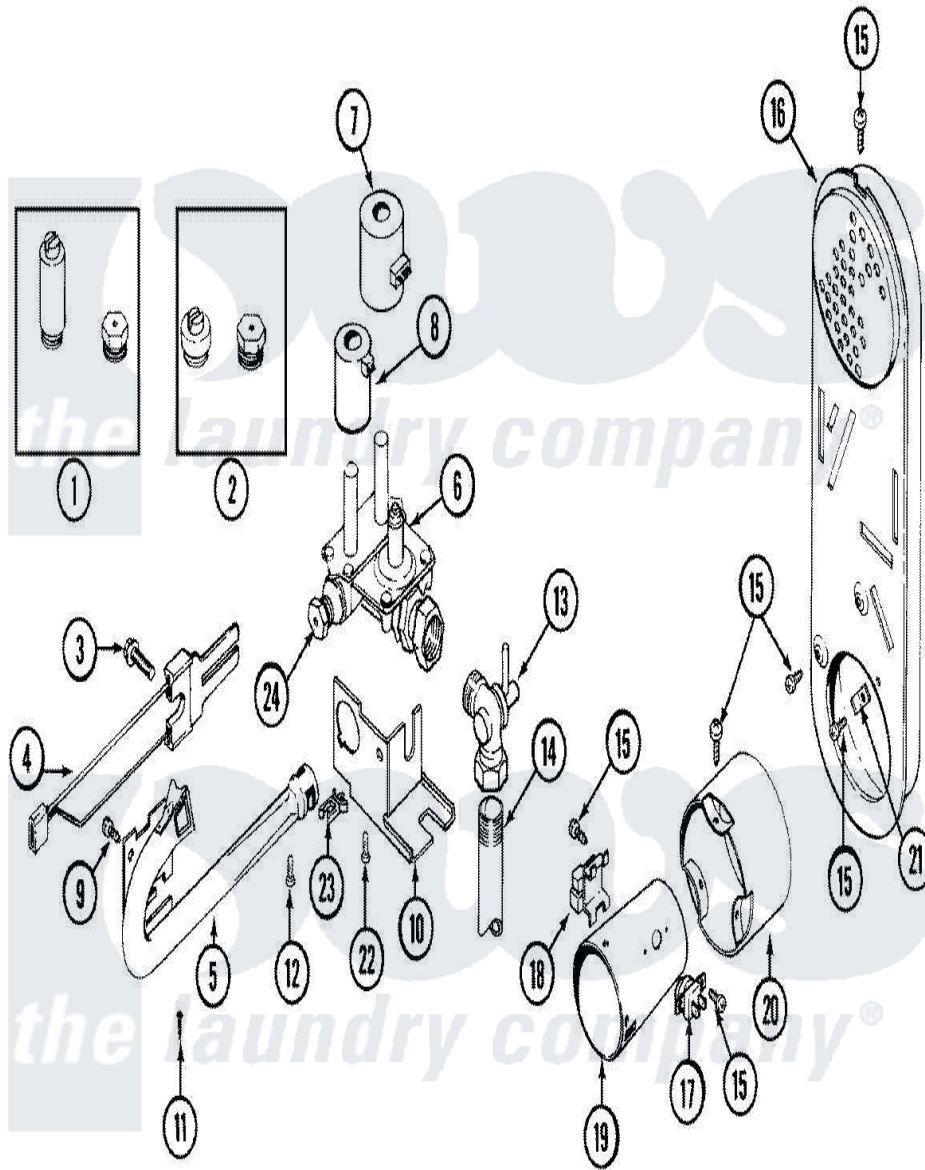

Maytag LSG7804ABL 09 - GAS VALVE

Maytag [Residential Maytag LSG7804ABL Stacked Washer and Dryer Parts](#) Parts Diagram 09 - GAS VALVE
 Click on the part number to view part

Item	Original Part Number	Replaced By	Status	Part Description
1	306205			Conversion Kit-Nat. To LPG
2	306206		Not Available	CONVERSION KIT-LPG TO NAT.
3	304971			Screw Note: Screw, Igniter
4	304970	4391996		Ignitor
5	33001310			Burner Assembly
6	306084			Valve, Gas
7	306106			Coil, Holding And Booster-W
8	306105	694540		Coil, 60 Hz
9	212276	W10116760		Screw
10	314508			Bracket For Gas Valve
11	Y313559			Screw
12	314568	Y313559		Screw
"	314082	90767		Screw, 8A X 3/8 HeX Washer Head Tapping
13	306086			Angle Shut Off For Gas Valve
14	33001311		Not Available	PIPE

15	211294	90767	Screw, 8A X 3/8 HeX Washer Head Tapping
16	Y303369		Inlet Duct Assembly
17	303395		Thermostat, Hi-Limit
18	Y303377	338906	Radiant, Sensor
19	33001312		Cone, Combustion
20	314509		Combustion Cone Extension
21	Y312890		Retainer, Heater Chamber
22	212276	W10116760	Screw
23	315471	22003298	Retainer, Wire
24	311640	Not Available	ORIFICE FOR MAIN BURNER
"	314603		Main Burner Orifice-NAT
"	311641		Orifice For Main Burner