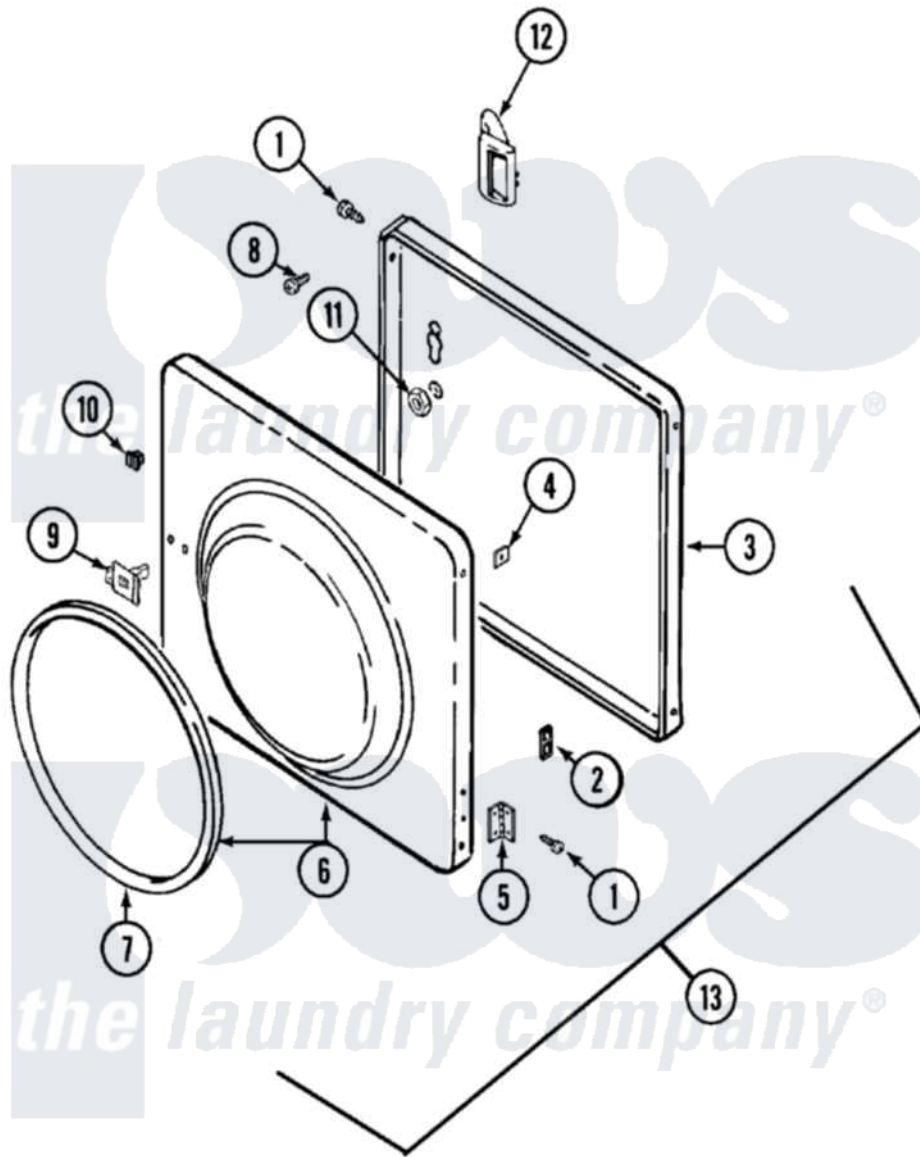

Maytag LSG7806AAE 05 - DOOR

Maytag Residential Maytag LSG7806AAE Stacked Washer and Dryer Parts Parts Diagram 05 - DOOR
 Click on the part number to view part

Item	Original Part Number	Replaced By	Status	Part Description
1	Y314062			Screw, Door Hinge And Panel
2	33001222			Speednut, Twin
"	33001221	22001817		Sheet, Sound Damper
"	Y313907			Fastener, Twin
3	314475			Panel, Outer Door
4	Y313910			Clip, Door Liner To Outer Panel
5	33001230			Hinge, Door
6	33001002			Door, Inner
7	33001005			Seal, Door
8	312960	489355		Screw, 8 X 1/2
9	Y304578	LA-1003		Door Catch Kit
10	Y313911			Door Strike Retainer
11	214872			Palnut, End Cap Note: Nut, Lamp Holder
12	315425		Not Available	HANDLE, DOOR
13	33001111			Door, Complete