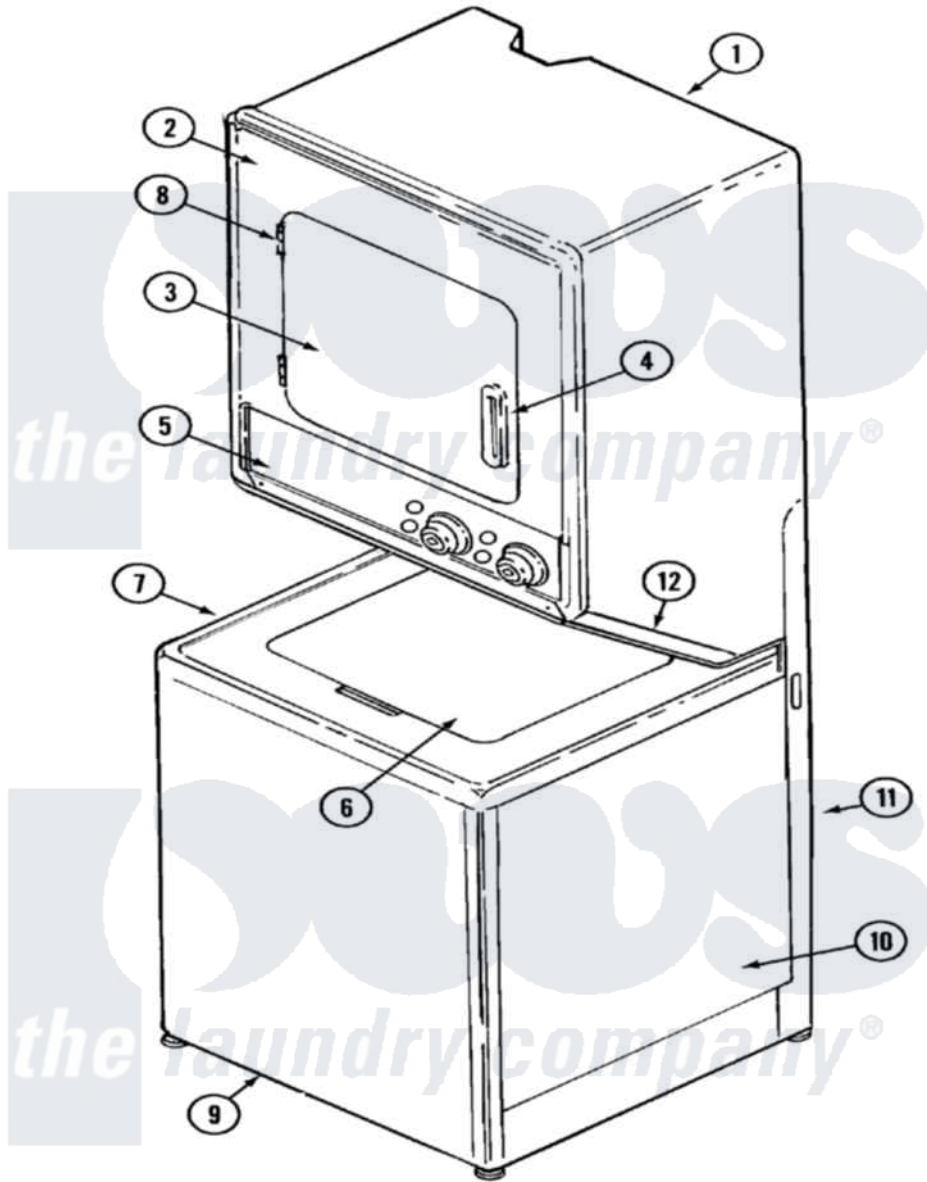

# Maytag LSG7806AAE 07 - FRONT

Maytag Residential Maytag LSG7806AAE Stacked Washer and Dryer Parts Parts Diagram 07 - FRONT  
 Click on the part number to view part

Item	Original Part Number	Replaced By	Status	Part Description
1	<a href="#">308055</a>			Cabinet
2	33001486	<a href="#">98008544</a>		Screw
"	<a href="#">33001191</a>			Panel, Front
3	<a href="#">314475</a>			Panel, Outer Door
4	315425		Not Available	HANDLE, DOOR
5	<a href="#">22001927</a>			Panel, Control
6	22001080		Not Available	LID (WHT)
7	22001064		Not Available	COVER, TOP (WHT)
8	<a href="#">33001230</a>			Hinge, Door
9	<a href="#">207205</a>			Panel, Front
10	22001065	<a href="#">22002133</a>		Cabinet
"	<a href="#">22002133</a>			Cabinet
11	<a href="#">Y306110</a>			Stand, Dryer
12	<a href="#">33001050</a>			Panel, Access
13	<a href="#">22001928</a>			Manual, Use And Care
"	16000327		Not Available	GUIDE, QUICK REF. - MAYTAG