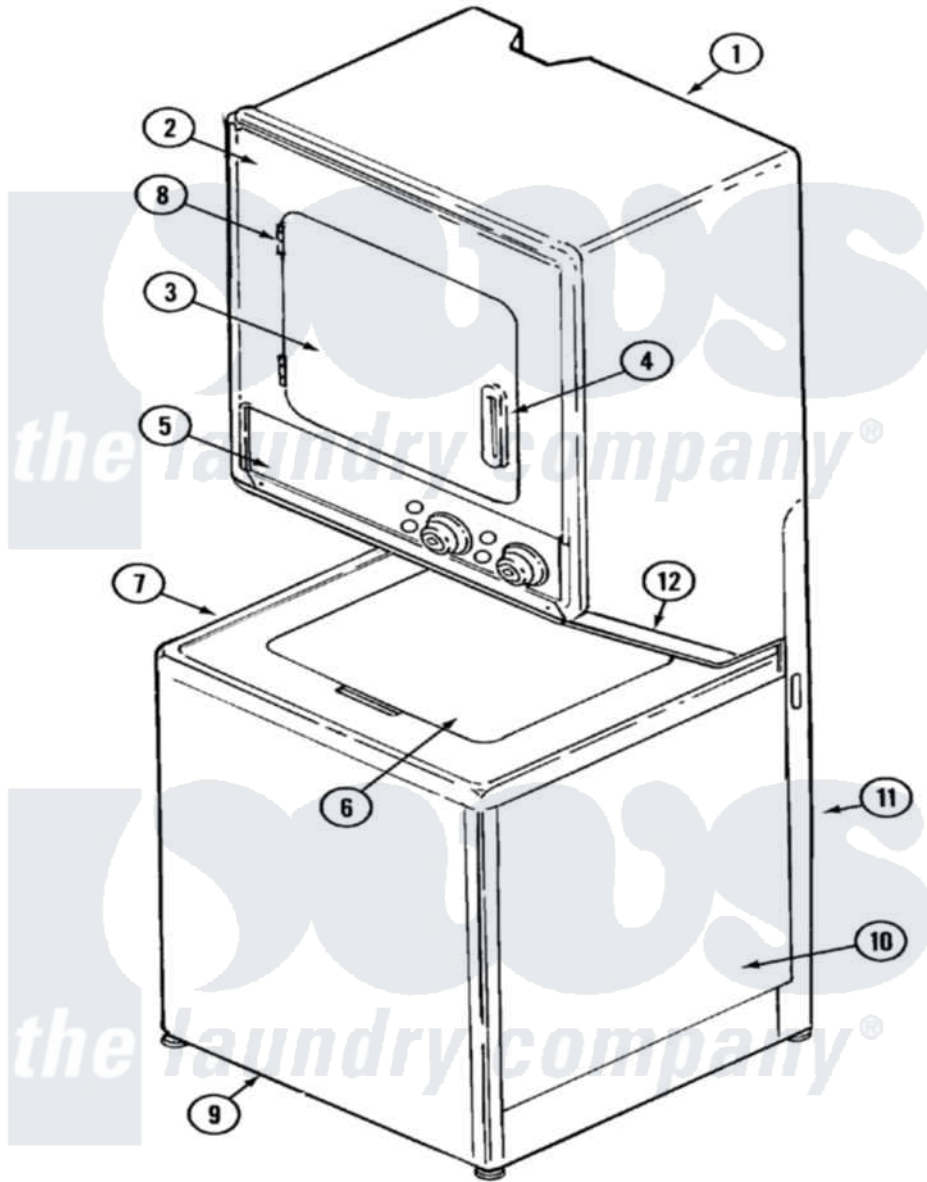

Maytag LSG7806AAE 08 - FRONT (LSG7806AAQ)

Maytag Residential Maytag LSG7806AAE Stacked Washer and Dryer Parts Parts Diagram 08 - FRONT (LSG7806AAQ)
 Click on the part number to view part

Item	Original Part Number	Replaced By	Status	Part Description
1	22002669		Not Available	CABINET, ASSEMBLY (BSQ)
2	22002672	33002366		Panel- FRO
3	22002670		Not Available	DOOR, OUTER (BSQ)
5	33002348			Panel, Control
6	22002652		Not Available	LID, WITH LEGEND (BSQ)
7	22002646			Cover, Top
8	33001230			Hinge, Door
9	22002651			Panel, Front
10	22002648			Cabinet, Assembly
12	22002671	33002365		Panel- Acc
13	2206689		Not Available	MANUAL, USE & CARE DEP CARE
"	22001928			Manual, Use And Care
"	16000327		Not Available	GUIDE, QUICK REF. - MAYTAG