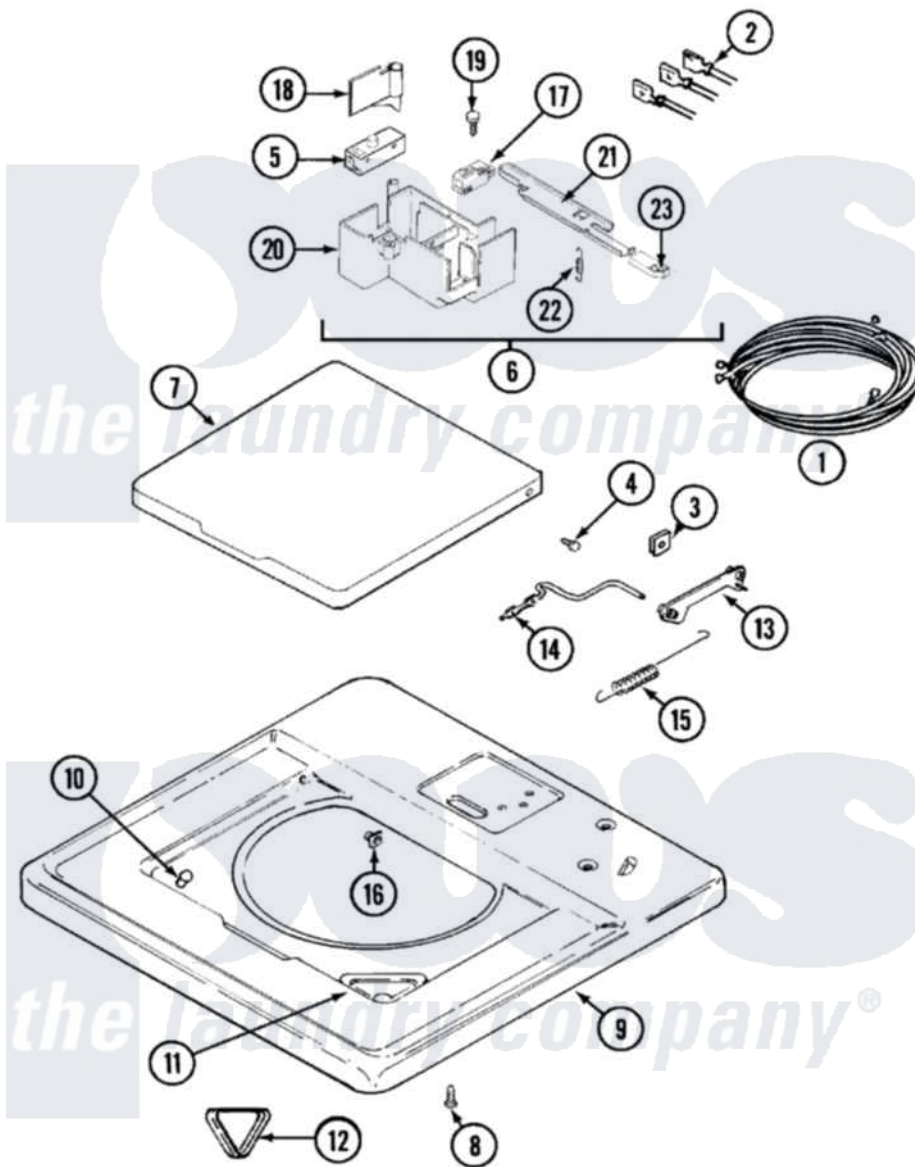

Maytag LSG7806AAE 12 - TOP & LID

Maytag Residential Maytag LSG7806AAE Stacked Washer and Dryer Parts Parts Diagram 12 - TOP & LID
 Click on the part number to view part

Item	Original Part Number	Replaced By	Status	Part Description
1	22001585			Harness, Wire
"	22001940		Not Available	HARNESS, WASHER (UPPER)
2	22001939			Harness, Lid Switch
3	22001194			Clip, Spring
4	22001001			Screw
5	208823			Pc Switch, Lid
6	22001581	12001514		Switch-Lid
7	22001080		Not Available	LID (WHT)
8	214354			Screw, Top Cover To Cabnt.
9	22001064		Not Available	COVER, TOP (WHT)
10	212716			Bumper, Lid
11	22001006			Cup, Bleach
12	215374		Not Available	GASKET FOR BLEACH CUP
13	22001189			Rod, Restraint
14	22001208			Rod, Counter Balance
15	Y216184			Spring, Counter Balance

16	22001193	Bearing, Counter Balance
17	207166	Switch, Check
18	22001283	Trigger
19	215537	Screw
"	22001183	Screw
20	22001285	Holder, Switch
21	22001286	Switch, Arm
22	22001287	Spring, Switch
23	22001250	Glide, Switch Arm