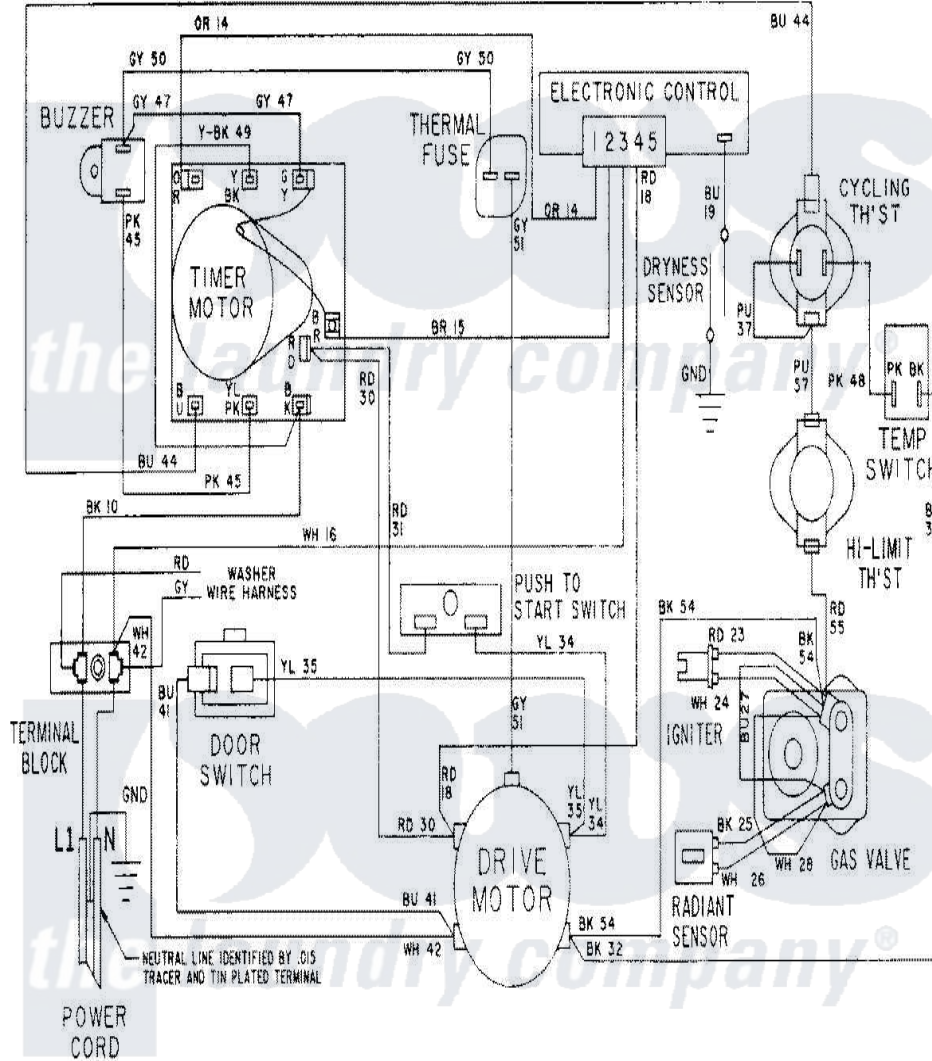

Maytag LSG7806AAE 16 - WIRING INFORMATION

Maytag Residential Maytag LSG7806AAE Stacked Washer and Dryer Parts Parts Diagram 16 - WIRING INFORMATION

[Click on the part number to view part](#)

Item	Original Part Number	Replaced By	Status	Part Description
NI	15001079		Not Available	WIRING INFORMATION