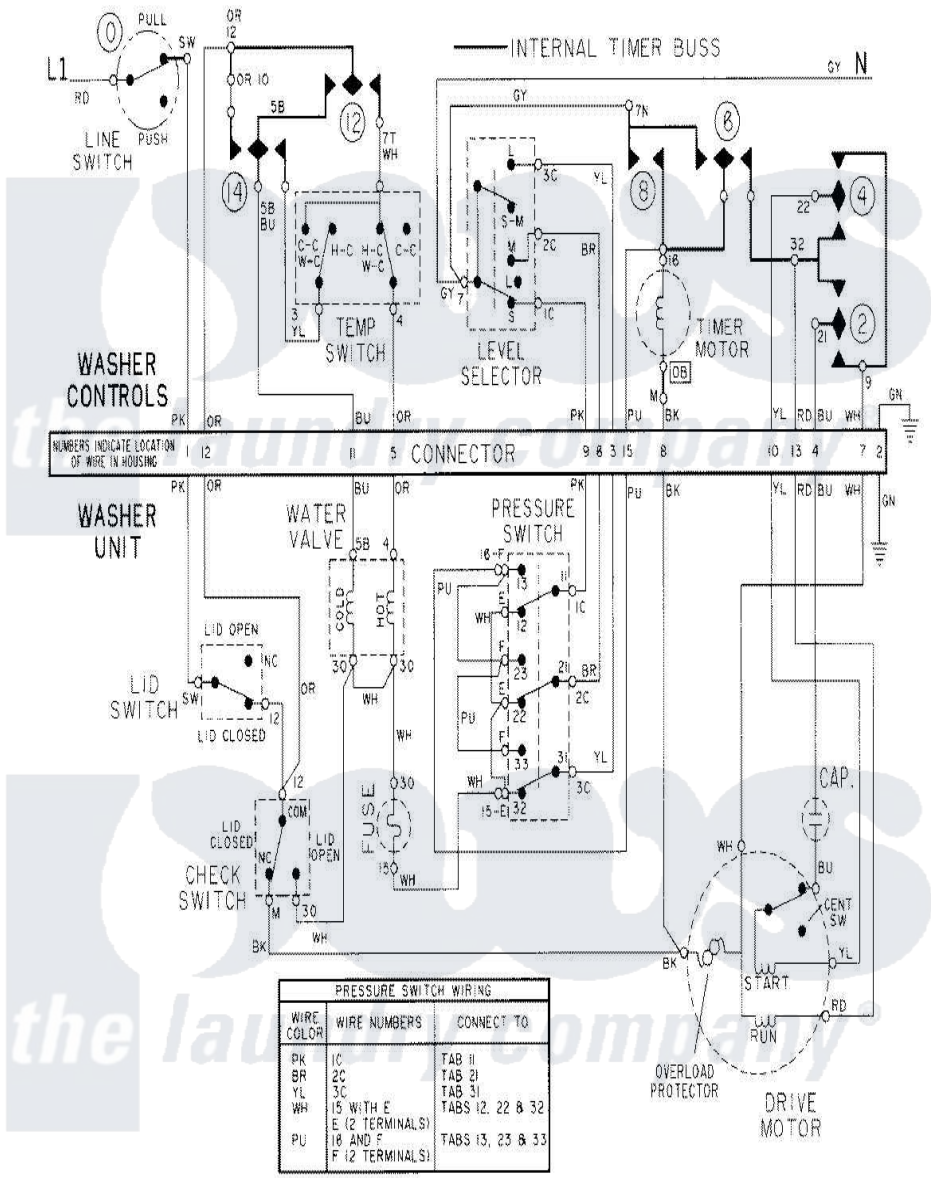

Maytag LSG7806AAE 17 - WIRING INFORMATION

Maytag Residential Maytag LSG7806AAE Stacked Washer and Dryer Parts Parts Diagram 17 - WIRING INFORMATION

Click on the part number to view part

Item	Original Part Number	Replaced By	Status	Part Description
NI	15002072		Not Available	WIRING INFORMATION