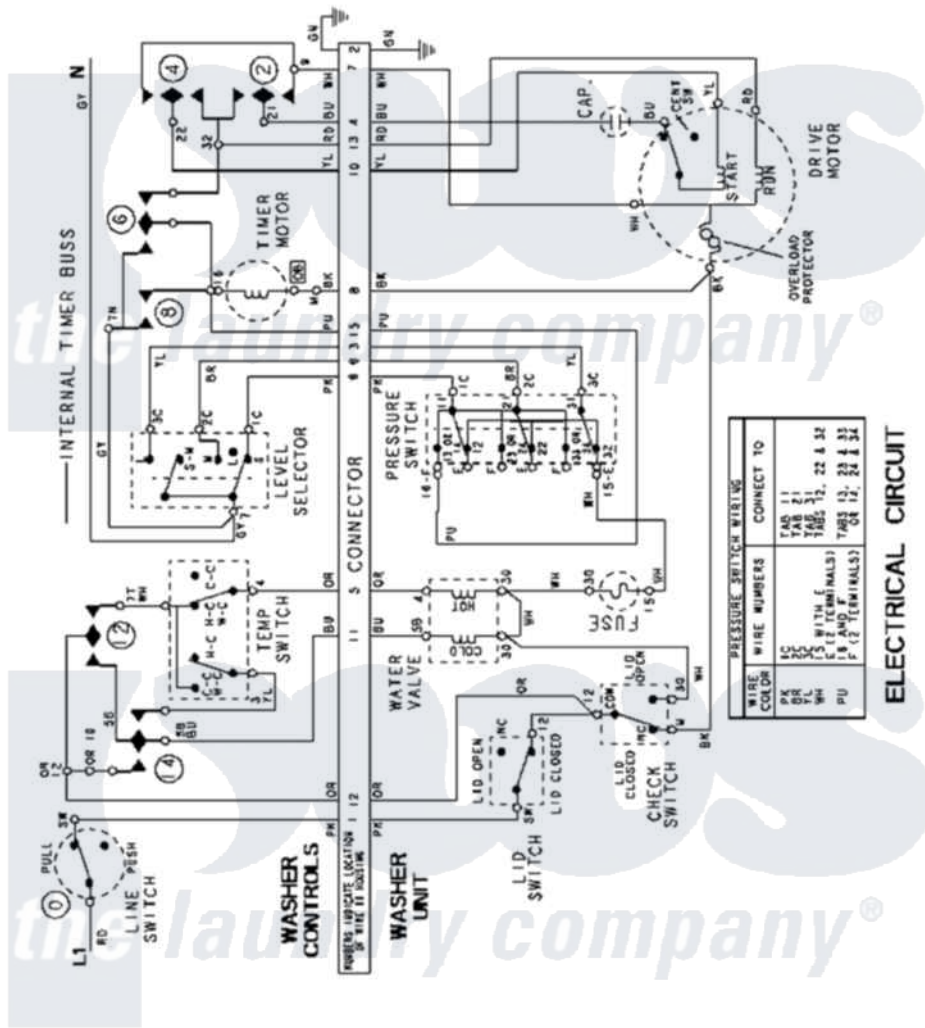

Maytag LSG7806AAE 18 - WIRING INFORMATION

Maytag Residential Maytag LSG7806AAE Stacked Washer and Dryer Parts Parts Diagram 18 - WIRING INFORMATION

[Click on the part number to view part](#)

Item	Original Part Number	Replaced By	Status	Part Description
NI	15003237		Not Available	WIRING INFORMATION