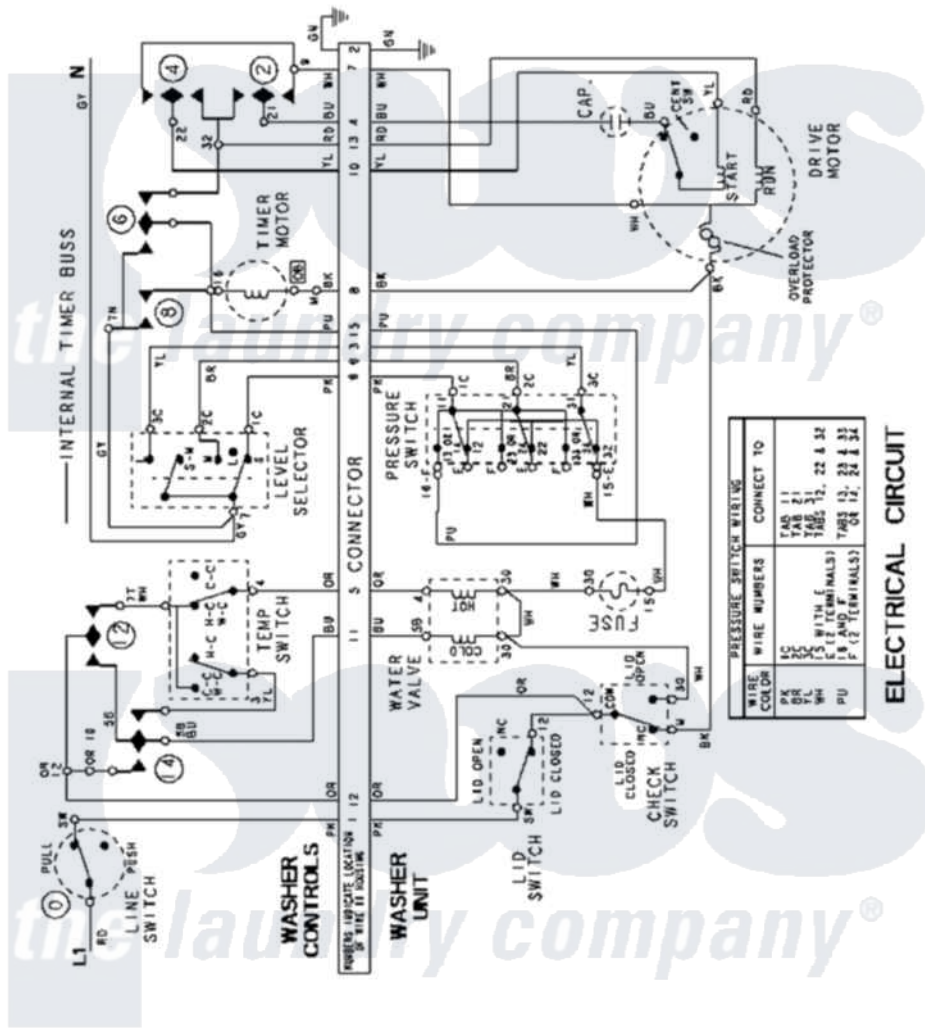

Maytag LSG7806AAE 20 - WIRING INFORMATION

[Maytag Residential Maytag LSG7806AAE Stacked Washer and Dryer Parts](#) Parts Diagram 20 - WIRING INFORMATION

[Click on the part number to view part](#)

Item	Original Part Number	Replaced By	Status	Part Description
NI	15003509		Not Available	WIRING INFORMATION