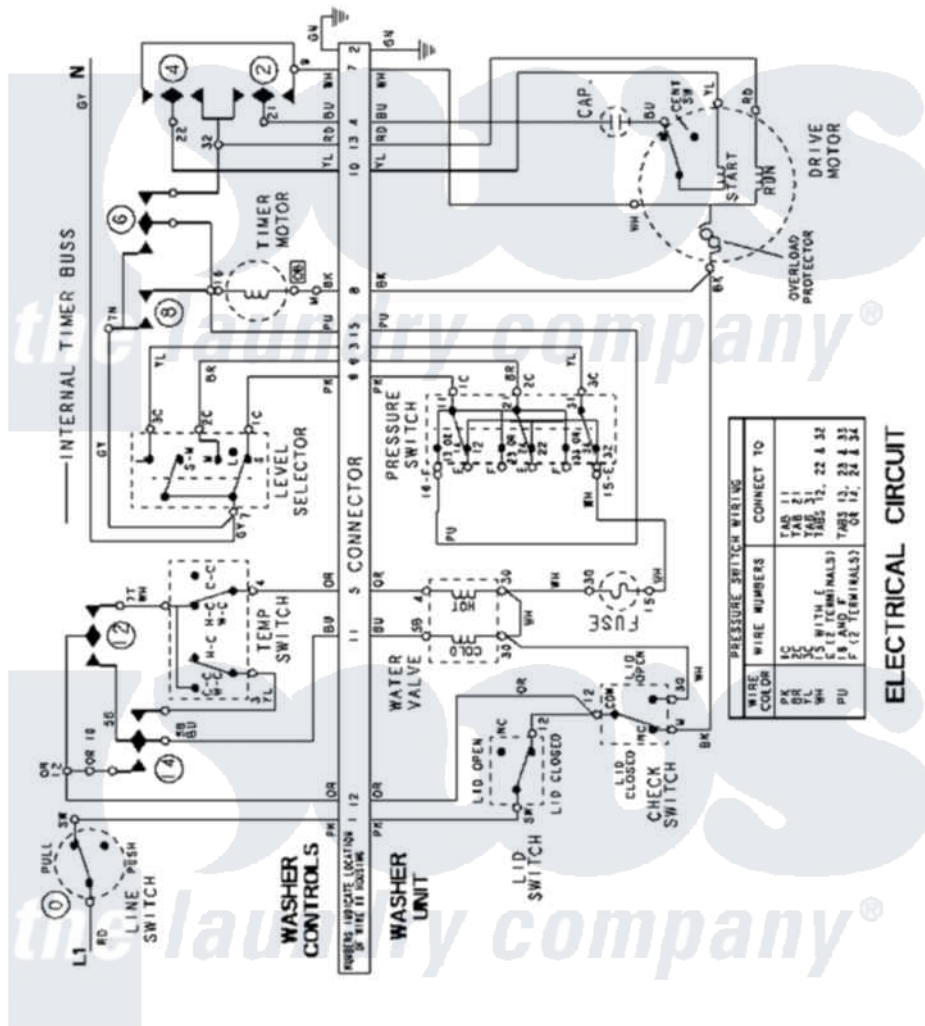

Maytag LSG7806ABE 18 - WIRING INFORMATION

Maytag Residential Maytag LSG7806ABE Stacked Washer and Dryer Parts Parts Diagram 18 - WIRING INFORMATION

Click on the part number to view part

Item	Original Part Number	Replaced By	Status	Part Description
NI	15003237		Not Available	WIRING INFORMATION