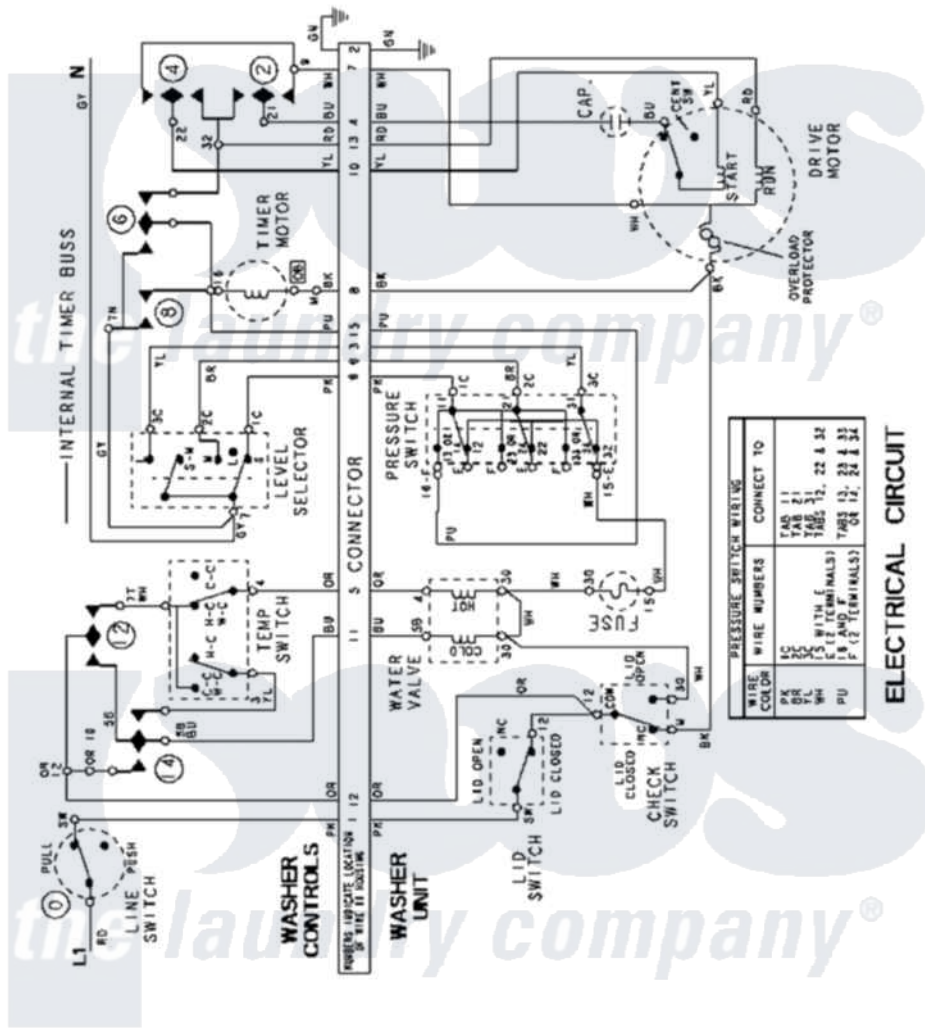

Maytag LSG7806ABE 20 - WIRING INFORMATION

[Maytag Residential Maytag LSG7806ABE Stacked Washer and Dryer Parts](#) Parts Diagram 20 - WIRING INFORMATION

[Click on the part number to view part](#)

Item	Original Part Number	Replaced By	Status	Part Description
NI	15003509		Not Available	WIRING INFORMATION