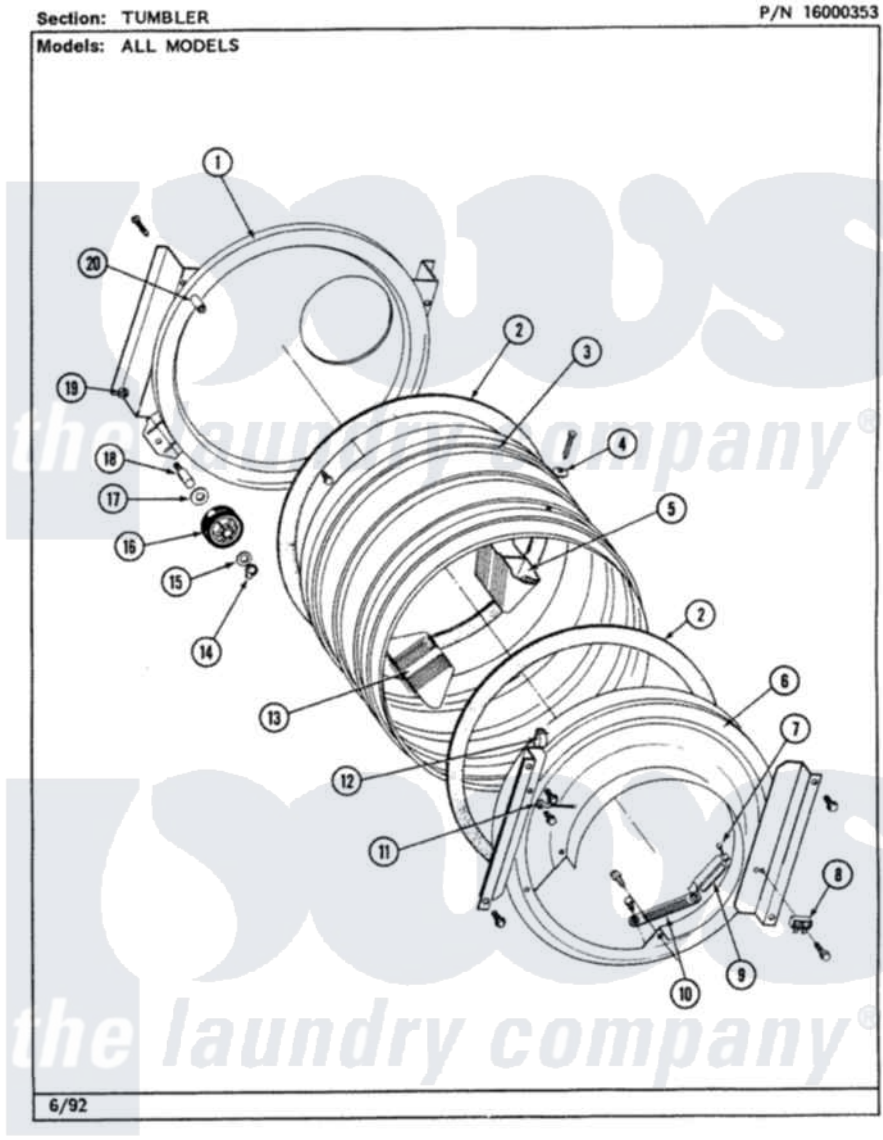

Maytag LSG9900AAW 11 - FRONT (LSG9900AAL,AAW,ABL,ABW)

Maytag Residential Maytag LSG9900AAW Stacked Washer and Dryer Parts Parts Diagram 11 - FRONT
(LSG9900AAL,AAW,ABL,ABW)
Click on the part number to view part

Item	Original Part Number	Replaced By	Status	Part Description
1	308055			Cabinet
2	314474		Not Available	FRONT PANEL-WHITE
3	314475			Panel, Outer Door
4	314476		Not Available	HANDLE, DOOR
5	307851		Not Available	CONTROL PANEL
"	210932			Screw, No.8 X 9/16 Ctsk Note: Screw, Inlet Duct
6	215251		Not Available	LID-WHITE
7	207579		Not Available	TOP COVER (WHITE)
8	215266		Not Available	TRIM, FRONT PANEL
9	206667			Handle With Nuts
10	207205			Panel, Front
11	207207		Not Available	CABINET WHT
12	Y306110			Stand, Dryer
13	215245		Not Available	BRIDGE FOR TOP COVER NA