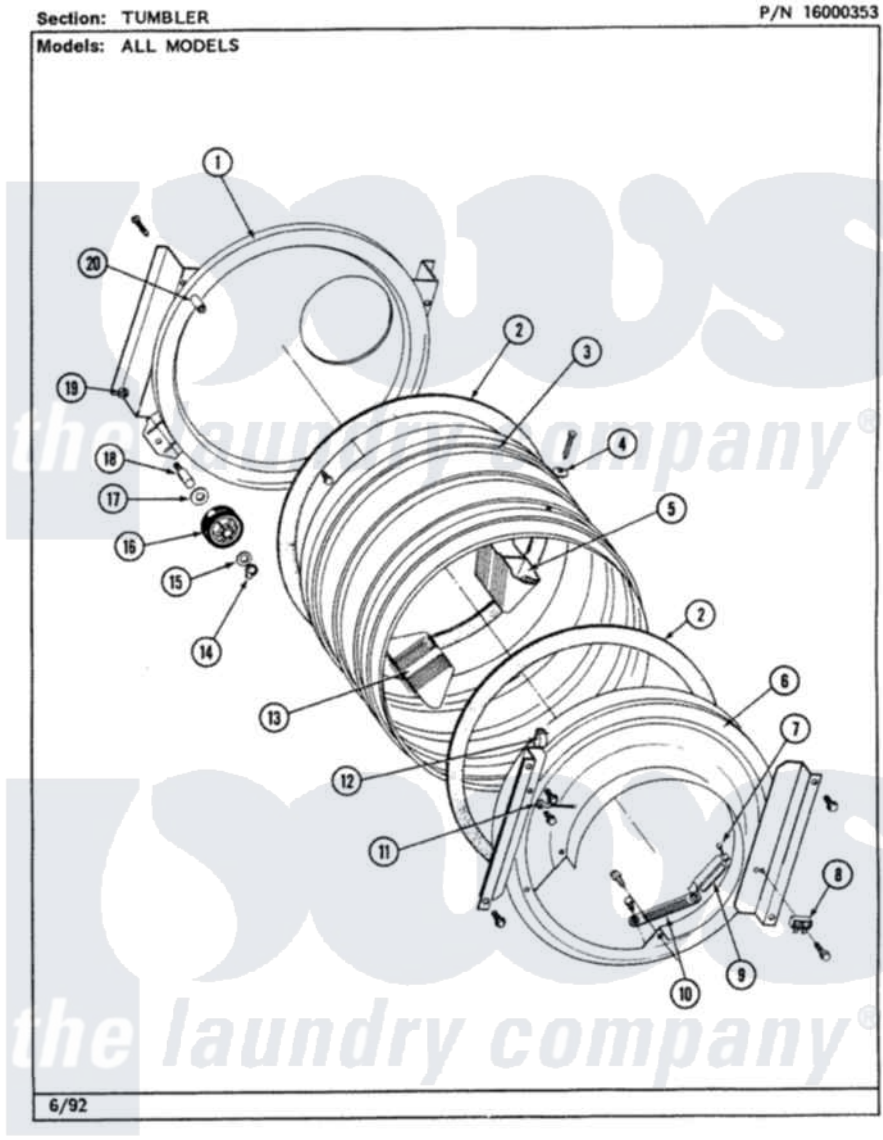

Maytag LSG9900ABL 11 - FRONT (LSG9900AAL,AAW,ABL,ABW)

Maytag Residential Maytag LSG9900ABL Stacked Washer and Dryer Parts Parts Diagram 11 - FRONT
 (LSG9900AAL,AAW,ABL,ABW)
 Click on the part number to view part

Item	Original Part Number	Replaced By	Status	Part Description
1	308055L		Not Available	CABINET (ALM)
2	314474L		Not Available	FRONT PANEL-ALMOND
3	314475L			Panel, Outer Door
4	314476		Not Available	HANDLE, DOOR
5	307851		Not Available	CONTROL PANEL
"	210932			Screw, No.8 X 9/16 Ctsk Note: Screw, Inlet Duct
6	215251L			Lid-Almond---NA
7	207579L		Not Available	TOP COVER (ALMOND)
8	215266		Not Available	TRIM, FRONT PANEL
9	206667			Handle With Nuts
10	207205L	22002651		Panel, Front
11	207207L		Not Available	CABINET ALM---NA
12	306110L	33002516		Stand, Dryer
13	215245L		Not Available	BRIDGE FOR TOP COVER ALMOND