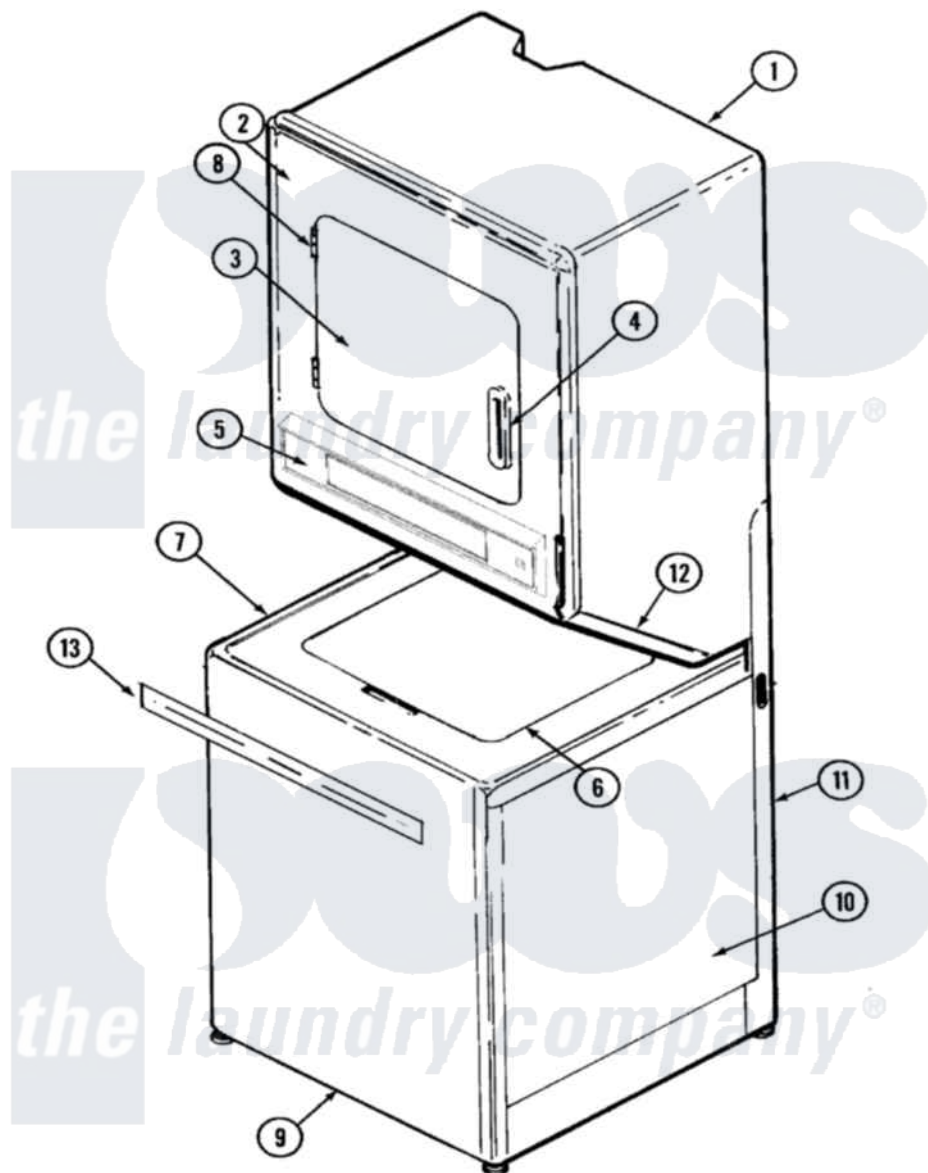

# Maytag LSG9904AAE 07 - FRONT

Maytag Residential Maytag LSG9904AAE Stacked Washer and Dryer Parts Diagram 07 - FRONT  
 Click on the part number to view part

Item	Original Part Number	Replaced By	Status	Part Description
1	<a href="#">308055</a>			Cabinet
2	33001398		Not Available	PANEL, FRONT (WHT)
"	33001486	<a href="#">98008544</a>		Screw
"	<a href="#">33001188</a>			Panel, Front
3	<a href="#">314475</a>			Panel, Outer Door
4	315425		Not Available	HANDLE, DOOR
5	<a href="#">33001318</a>			Panel, Control
6	22001080		Not Available	LID (WHT)
7	22001064		Not Available	COVER, TOP (WHT)
8	<a href="#">33001230</a>			Hinge, Door
9	<a href="#">207205</a>			Panel, Front
10	22001065	<a href="#">22002133</a>		Cabinet
11	<a href="#">Y306110</a>			Stand, Dryer
12	<a href="#">33001050</a>			Panel, Access
13	215266		Not Available	TRIM, FRONT PANEL
14	<a href="#">33001317</a>			Manual, Use And Care