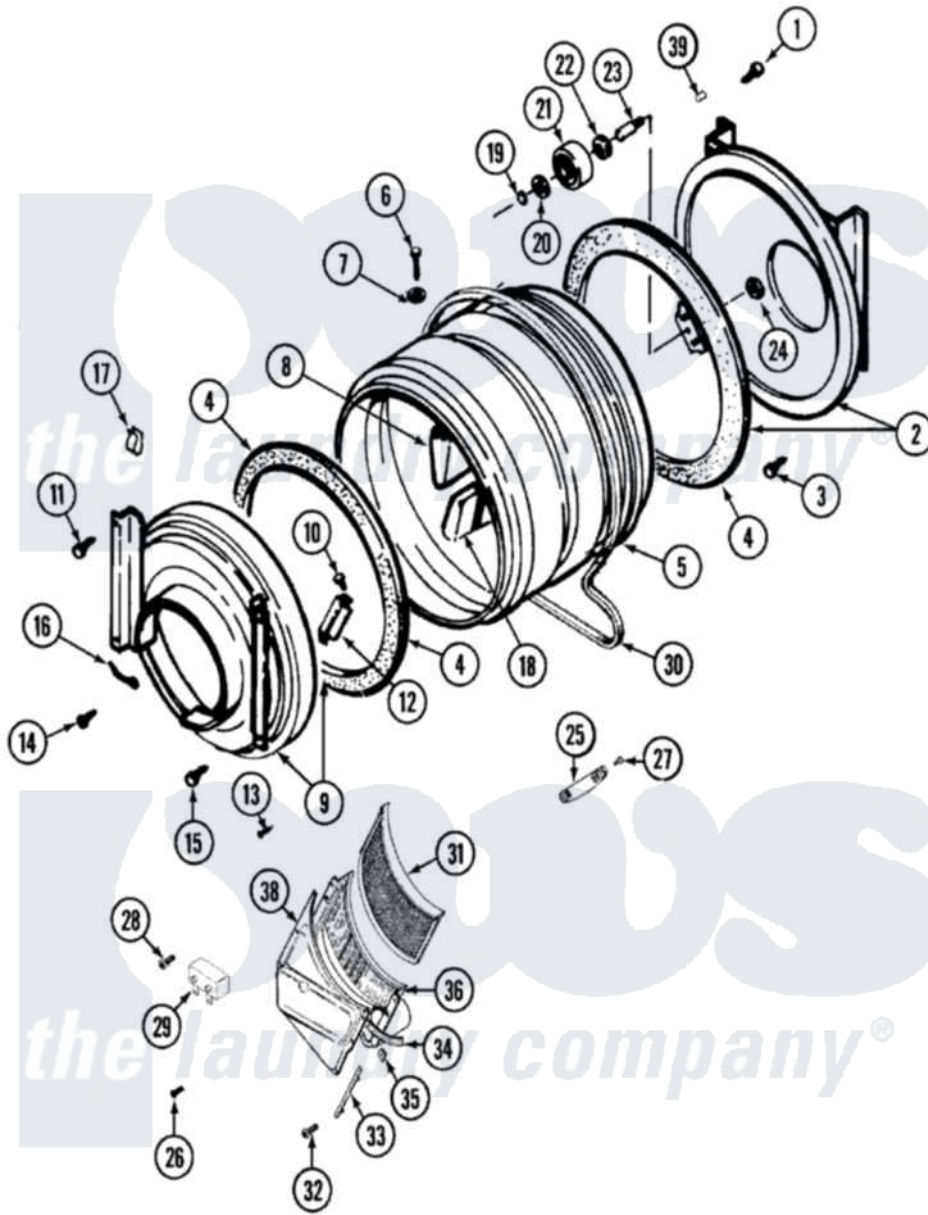

# Maytag LSG9904AAE 15 - TUMBLER

Maytag Residential Maytag LSG9904AAE Stacked Washer and Dryer Parts Parts Diagram 15 - TUMBLER  
 Click on the part number to view part

Item	Original Part Number	Replaced By	Status	Part Description
1	Y310632	<a href="#">1163839</a>		Screw
2	<a href="#">33001106</a>			Back, Tumbler
3	211294	<a href="#">90767</a>		Screw, 8A X 3/8 HeX Washer Head Tapping
4	<a href="#">314820</a>			Seal, Tumbler
5	<a href="#">33001177</a>			Tumbler
6	<a href="#">Y310759</a>			Screw, Tumbler Baffles
7	<a href="#">314158</a>			Washer, Baffle To Tumbler
8	<a href="#">33001014</a>			Baffle
9	<a href="#">33001107</a>			Front, Tumbler
10	<a href="#">210720</a>			Rivet, Bearing To Tumbler Frnt
11	<a href="#">Y313561</a>			Screw---NA
12	<a href="#">306508</a>			Tumbler Bearing Kit ---W
13	Y314110	<a href="#">33002917</a>		Screw, No.10-16
14	211294	<a href="#">90767</a>		Screw, 8A X 3/8 HeX Washer Head Tapping
15	Y310632	<a href="#">1163839</a>		Screw