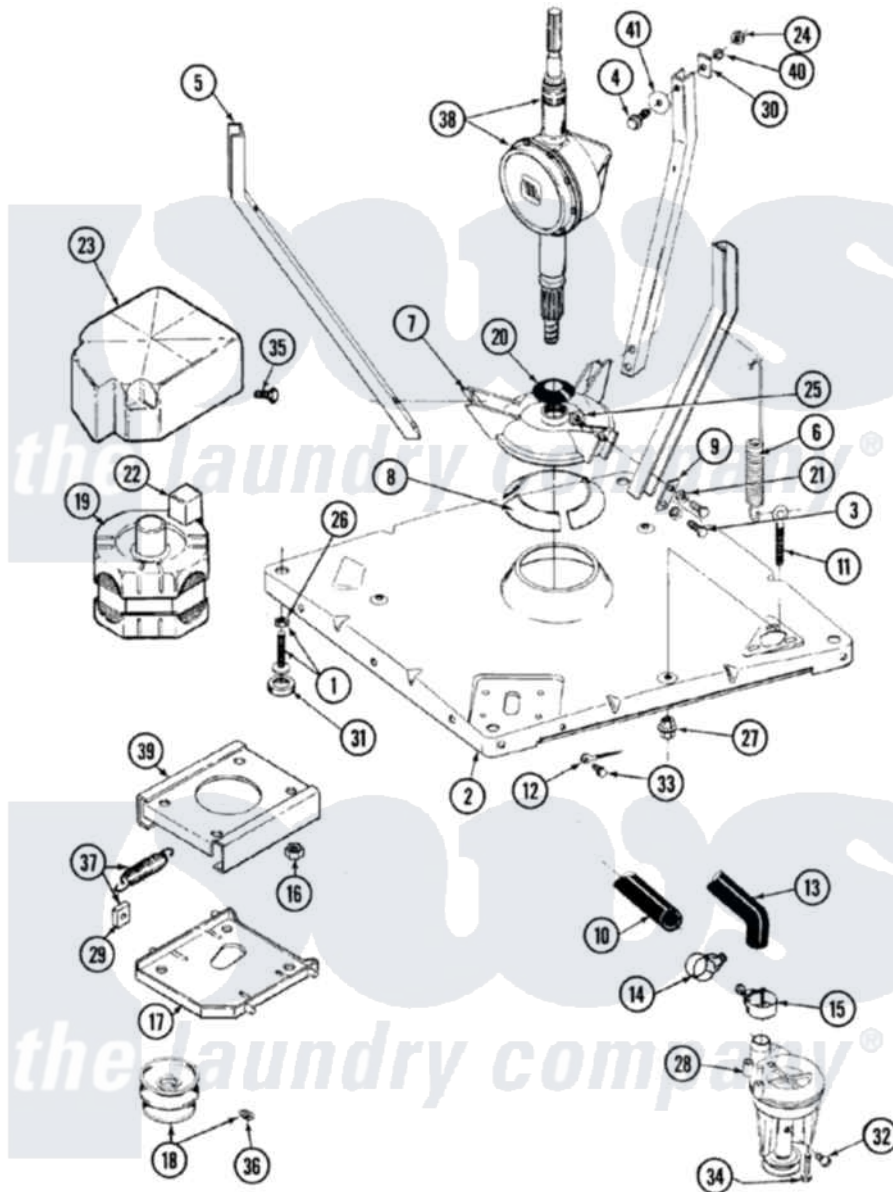

# Maytag LSG9904AAM 01 - BASE (LSG9904AAM)

Maytag [Residential Maytag LSG9904AAM Stacked Washer and Dryer Parts](#) Parts Diagram 01 - BASE (LSG9904AAM)  
 Click on the part number to view part

Item	Original Part Number	Replaced By	Status	Part Description
1	Y302699	<a href="#">22003428</a>		Leg, Adjustable
2	22001172	<a href="#">22002150</a>		Base
3	<a href="#">Y015627</a>			Screw- Hex
4	205254	<a href="#">W10175938</a>		Bolt
"	200744	<a href="#">W10175939</a>		Bolt
5	<a href="#">213053</a>			Brace, Tub Part Not Used
6	<a href="#">22001300</a>			Spring, Centering
7	<a href="#">203725</a>			Damper W/Bolt And Clip
8	<a href="#">203956</a>			Damper Pad Kit
9	<a href="#">213073</a>			Washer, Double Brace
10	215365	<a href="#">22001448</a>		Hose, Pump
11	<a href="#">216416</a>			Bolt, Eye/Centering Spring
12	<a href="#">901220</a>			Ground Wire
13	<a href="#">213045</a>			Hose, Outer Tub Part Not Used
14	202574	<a href="#">3367052</a>		Clamp, Hose
15	202574	<a href="#">3367052</a>		Clamp, Hose