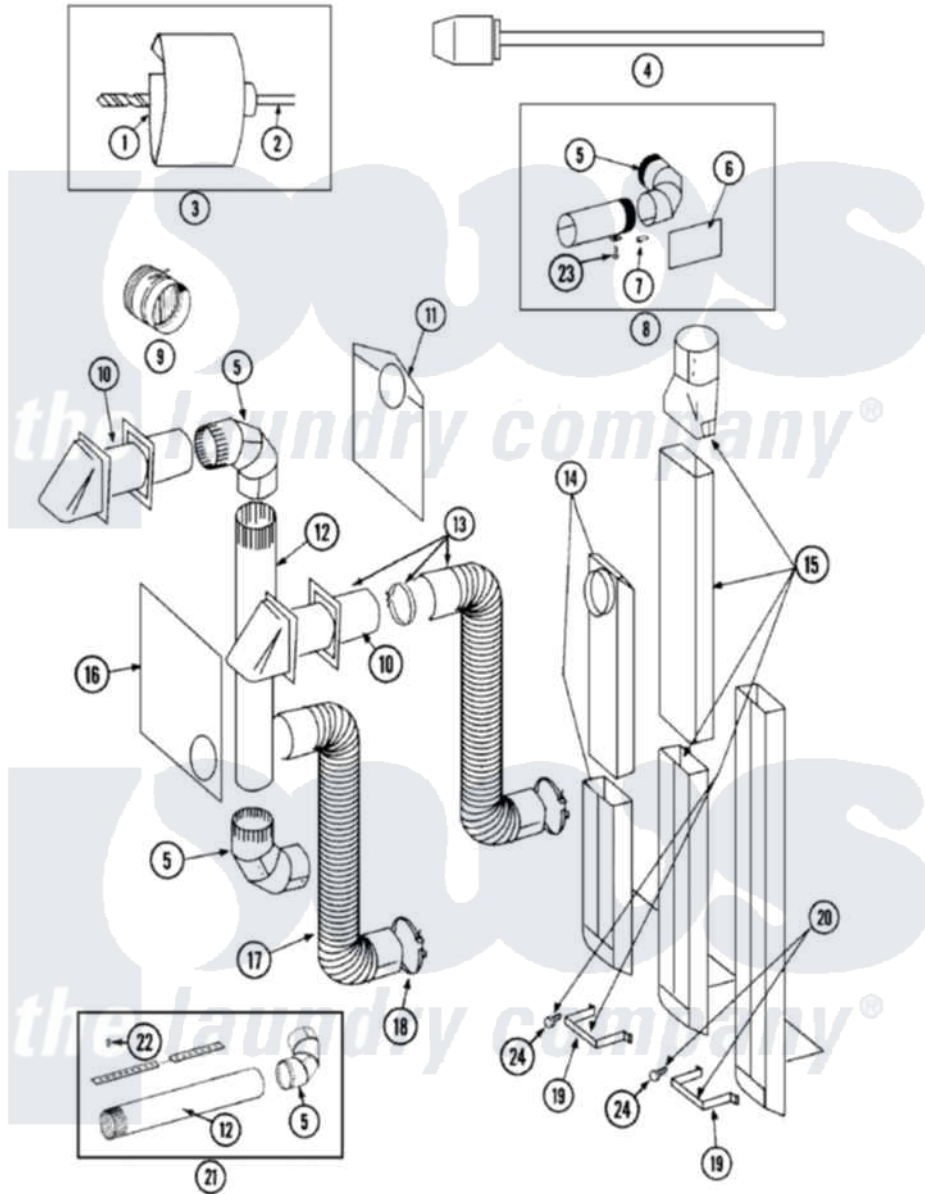

Maytag LSG9904AAM 06 - DUCTING

Maytag Residential Maytag LSG9904AAM Stacked Washer and Dryer Parts Diagram 06 - DUCTING
 Click on the part number to view part

Item	Original Part Number	Replaced By	Status	Part Description
1	038179		Not Available	BLADE, SAW
2	038180		Not Available	REPLACEMENT DRILL
3	038766		Not Available	HOLE SAW W/DRILL BIT
4	038767			Extension Chuck, Drill
5	Y059131			Elbow, Venting
6	312302			Insulation, Exhaust Duct Kit
7	213323			Fastener, Exhaust Duct Kit
8	Y304652			Exhaust Duct Kit
9	059146		Not Available	DAMPER, BACK DRAFT
10	Y059129	4396007RW		Vent Hood
11	311353		Not Available	BAG, LINT (DACRON)
12	Y059130			Pipe, Venting
13	Y059143			Flexible Vent Kit
14	Y059135			Vent Duct Assembly
15	059144		Not Available	RECTANGULAR VENT KIT
16	Y059134			PLATE, ALUM. WINDOW (15``X20``)

17	Y304353	4396010RP	6ft Scvent
18	Y304630		Clamp, Flexible Duct
19	313272		Bracket, Exhaust Deflector
20	303736	Not Available	EXHAUST DEFLECTOR KIT
21	306399	Not Available	EXHAUST DEFLECTOR KIT
22	Y251119	3177991	Screw
23	211294	90767	Screw, 8A X 3/8 HeX Washer Head Tapping
24	211294	90767	Screw, 8A X 3/8 HeX Washer Head Tapping