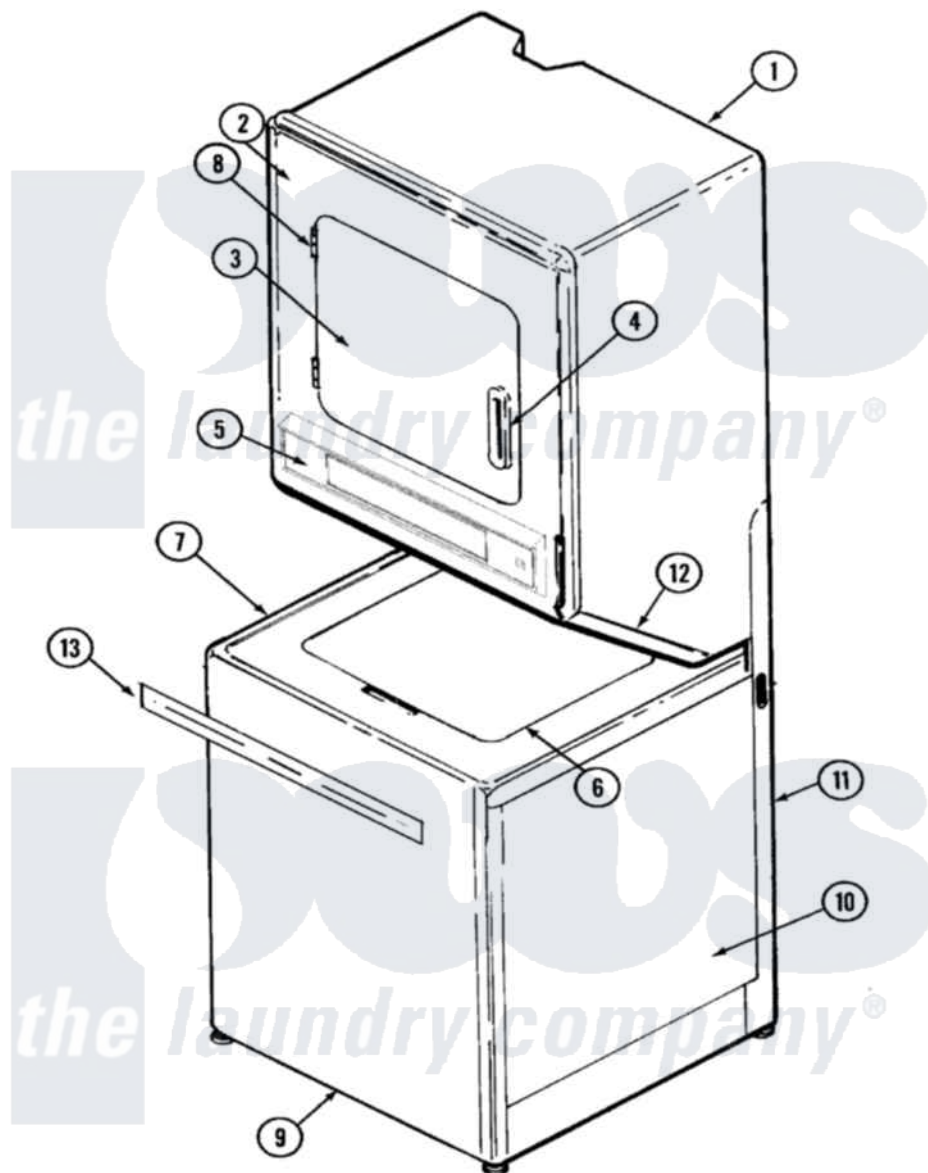

Maytag LSG9904AAM 07 - FRONT (LSG9904AAM)

Maytag Residential Maytag LSG9904AAM Stacked Washer and Dryer Parts Parts Diagram 07 - FRONT (LSG9904AAM)
 Click on the part number to view part

Item	Original Part Number	Replaced By	Status	Part Description
1	308055L		Not Available	CABINET (ALM)
2	33001397		Not Available	PANEL, FRONT (ALM)
"	33001486	98008544		Screw
3	314475L			Panel, Outer Door
4	33001476	33002344		Handle, Door
5	22001526		Not Available	PANEL, CONTROL (ALM)
6	22001081		Not Available	LID (ALM)---NA
7	22001063	22002646		Cover, Top
8	33001230			Hinge, Door
9	207205L	22002651		Panel, Front
10	22001067		Not Available	CABINET (ALM)
11	306110L	33002516		Stand, Dryer
12	33001051	33002365		Panel- Acc
13	215266		Not Available	TRIM, FRONT PANEL
14	33001317			Manual, Use And Care
"	16002032			Manual, Service-No Refund