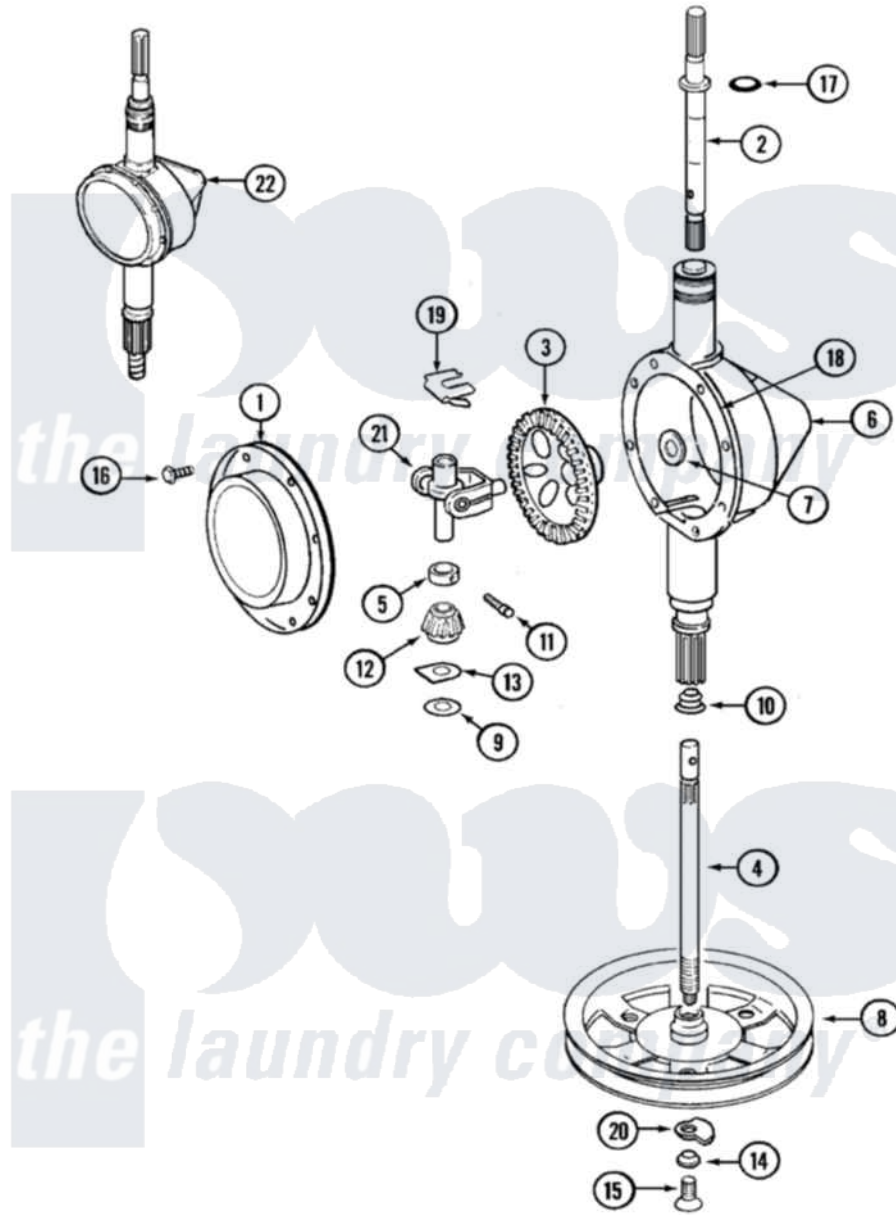

Maytag LSG9904AAM 12 - TRANSMISSION (LSG9904AAM)

Maytag Residential Maytag LSG9904AAM Stacked Washer and Dryer Parts Parts Diagram 12 - TRANSMISSION (LSG9904AAM)

[Click on the part number to view part](#)

Item	Original Part Number	Replaced By	Status	Part Description
1	206628			Cover, Transmission
2	207153	6-2097820		Kit- Shaft
3	206713	6-2067130		Gear- Beve
4	215410	12001450		Ctr Shaft W/Collar Andkeeper- Dp
5	215415		Not Available	COLLAR, LOWER
6	206624	6-2097750		Trans Dee
7	215394			Washer, Bevel Gear
8	211059	6-2301530		Pulley
9	211483	6-2114830		Washer- SP
10	206602	207843		Lip Seal Repair Kit
11	Y206629			Pin, Collar
12	215401	W10221114		Pinion
13	215395			Plate, Clutch
14	211090	22003555		Washer, Stop Lug
15	211375	681582		Screw

16	215417	Not Available	SCREW, TRANSMISSION COVER
17	210690		Seal, Rubber
18	Y058700	675652	Adhesive
19	215581		Spring, Agitator Shaft
20	211089		Lug, Stop Pulley
21	206685	6-2066850	Yoke
22	206707	6-2097750	Trans Dee