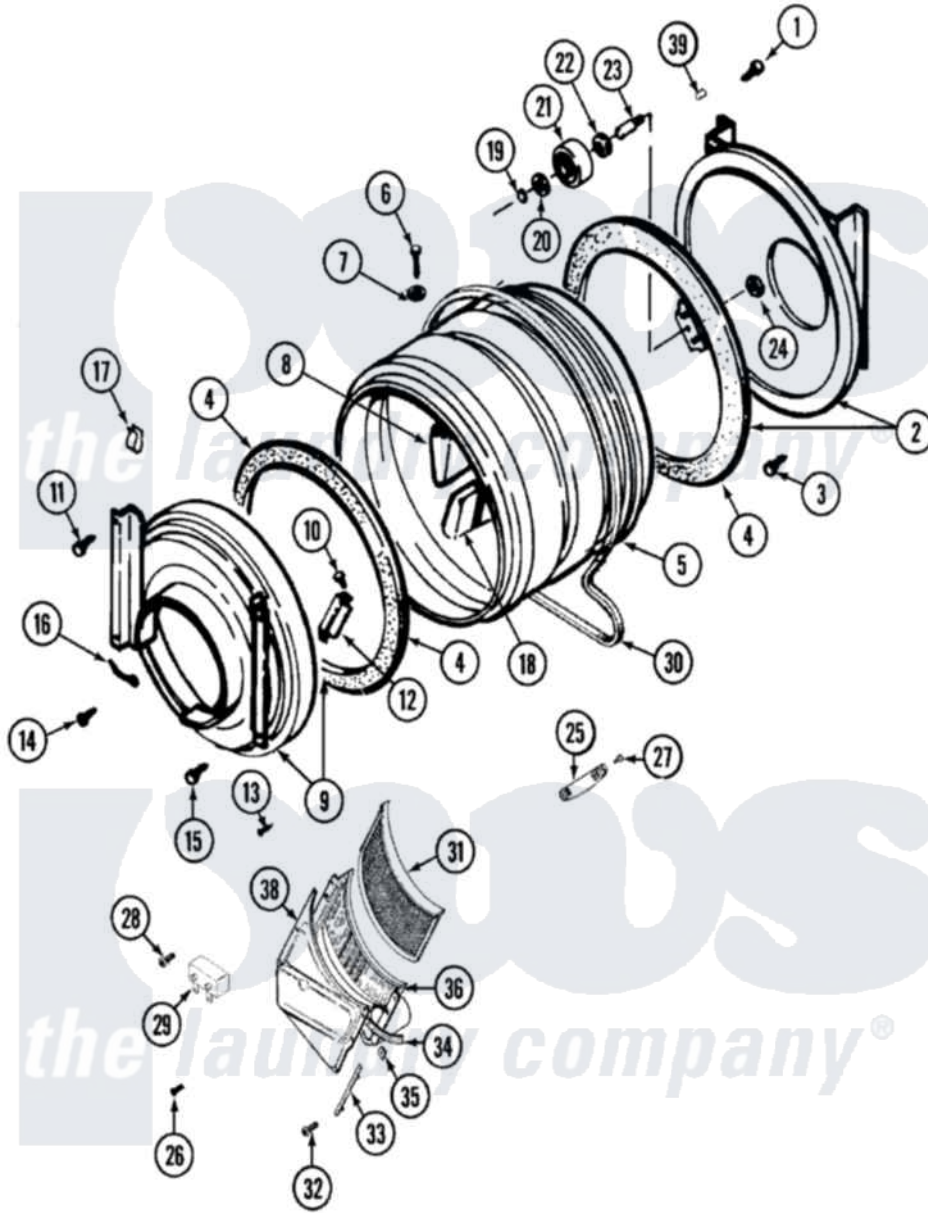

Maytag LSG9904AAM 14 - TUMBLER (LSG9900AAM)

Maytag Residential Maytag LSG9904AAM Stacked Washer and Dryer Parts Parts Diagram 14 - TUMBLER (LSG9900AAM)

[Click on the part number to view part](#)

Item	Original Part Number	Replaced By	Status	Part Description
1	Y310632	1163839		Screw
2	33001106			Back, Tumbler
3	211294	90767		Screw, 8A X 3/8 HeX Washer Head Tapping
4	314820			Seal, Tumbler
5	33001177			Tumbler
6	Y310759			Screw, Tumbler Baffles
7	314158			Washer, Baffle To Tumbler
8	33001014			Baffle
9	33001107			Front, Tumbler
10	210720			Rivet, Bearing To Tumbler Frnt
11	Y313561			Screw---NA
12	306508			Tumbler Bearing Kit ---W
13	Y314110	33002917		Screw, No.10-16
14	211294	90767		Screw, 8A X 3/8 HeX Washer Head Tapping

15	Y310632	1163839	Screw
16	901220		Ground Wire
17	Y310376		Clip, Door Switch Harness
18	33001013		Baffle
19	410233	9703438	Ring-Retr
20	312535		Washer, Vault Mounting Brk.
21	Y303373	12001541	Drum Roller/Washer Assembly--W
22	Y313347	312535	Washer, Vault Mounting Brk.
23	Y312948	6-3129480	Shaft- Tumbler
24	312538	33001443	Nut, Hex
25	Y303389	304997	Sensor Assembly With Screws
26	314523		Clip
27	Y251119	3177991	Screw
28	314554	Not Available	SCREW
29	306130		Spark Gap Assembly
30	314774	Y312959	Poly "V" Belt For Tumbler
31	33001003		Screen, Lint
32	Y312961	W10116751	Screw
33	Y313795		Guide For Lint Screen
34	Y313796		Lint Seal
35	315274	488660	Nut, Speed
36	33001006		Duct, Outlet And Grid
37	Y312961	W10116751	Screw
38	314485		Outlet Duct And Grid
39	313915	31-3915	Tech Sheet