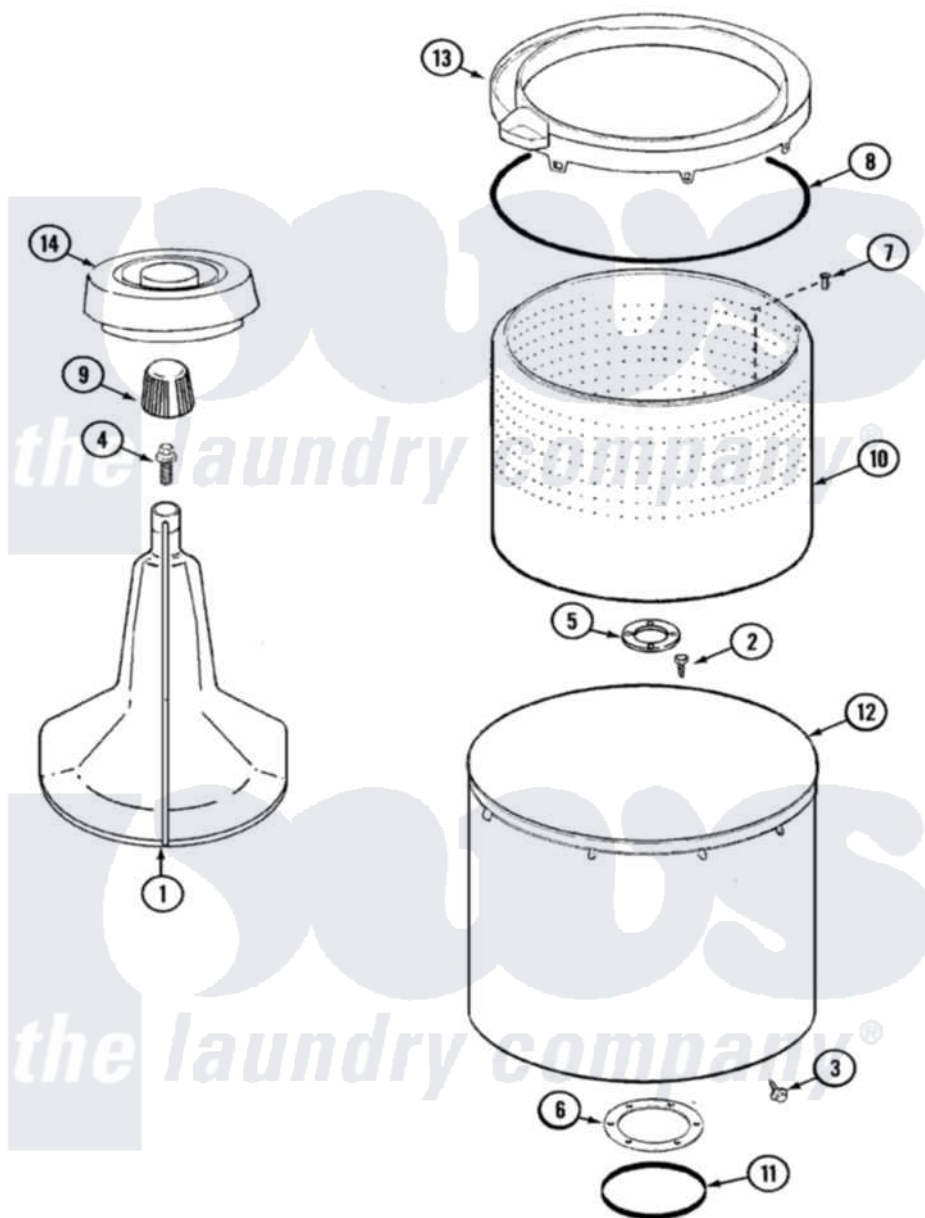

# Maytag LWN204GV 07 - TUB

Maytag [Residential Maytag LWN204GV Washer Parts](#) Parts Diagram 07 - TUB  
 Click on the part number to view part

Item	Original Part Number	Replaced By	Status	Part Description
1	<a href="#">35-3580</a>			Agitator
2	25-7947	<a href="#">21001063</a>		Screw, Shoulder
3	25-7953	<a href="#">22002933</a>		Screw
4	25-7948	<a href="#">W10309247</a>		Screw
5	<a href="#">35-3685</a>			Gasket, Basket To Centerpost
6	<a href="#">35-3686</a>			Gasket, Tub To Housing
7	25-7965	<a href="#">3400504</a>		Screw
8	<a href="#">35-2328</a>			Seal, Tub Top
9	<a href="#">35-2733</a>			Cap, Agitator
10	35-3687		Not Available	BASKET, SPIN
11	<a href="#">35-2978</a>			Seal, Tub/Housing
12	<a href="#">35-3700</a>			Tub Assembly
13	35-3578		Not Available	TOP, TUB
14	<a href="#">35-2550</a>			Dispenser, Rinse