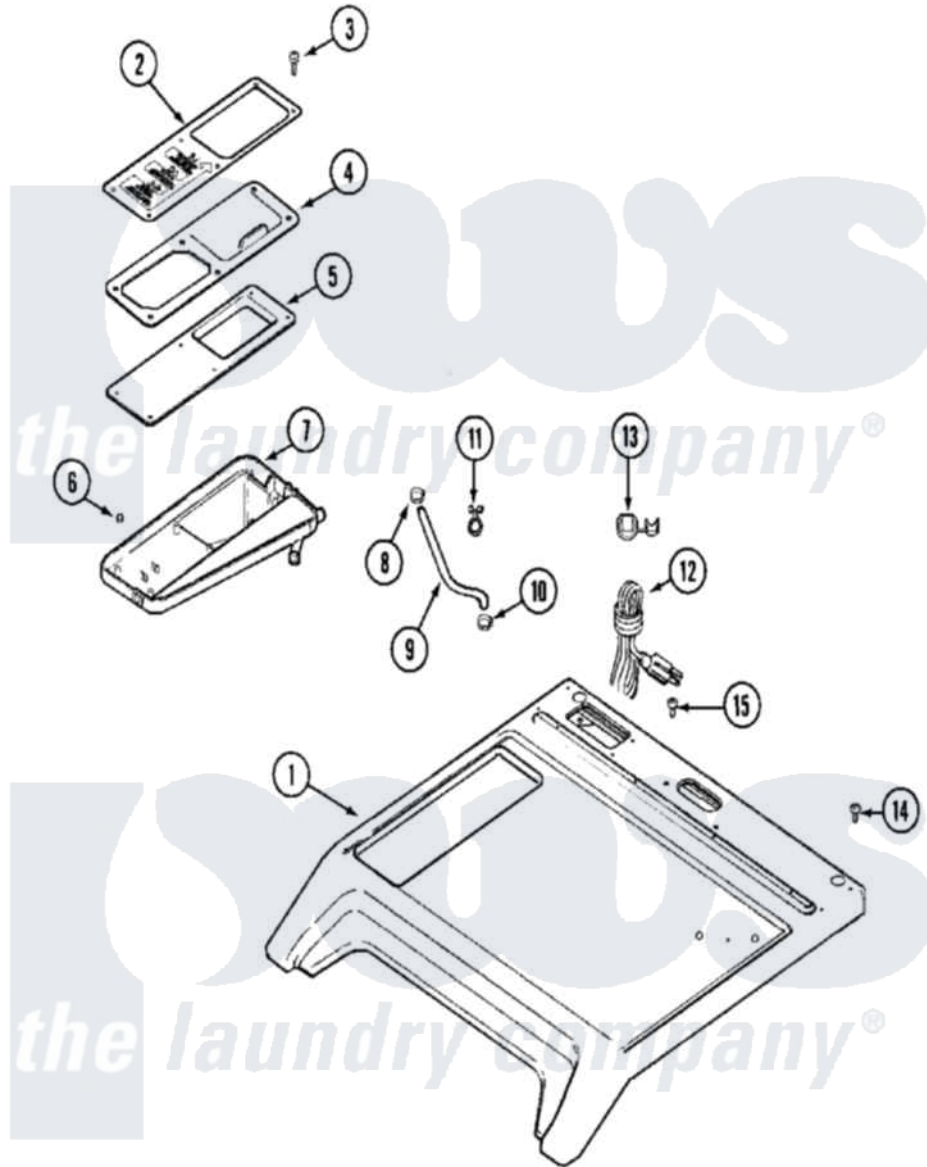

Maytag MAH14PDAAL 03 - TOP

Maytag Residential Maytag MAH14PDAAL Washer Parts Parts Diagram 03 - TOP
 Click on the part number to view part

Item	Original Part Number	Replaced By	Status	Part Description
001	22002108		Not Available	(ALM)
"	NLA		Not Available	COVER, TOP (WHT)
002	22002032		Not Available	COVER, COMM. DISPENSER (WHT)
"	22002176	22002930		Cover, Comm. Dispenser
003	22002230	400021-1		Screw
004	22002091		Not Available	LID, COMMERCIAL DISPENSER
005	22002074		Not Available	BEZEL, COMMERCIAL
006	22002031			Palnut, Bezel
007	22002075		Not Available	DISPENSER BOTTOM, COMMERCIAL
008	22002054	285655		Clamp, Hose
009	22002084			Hose, Shower
010	201011	285655		Clamp, Hose
011	212276	W10116760		Screw
"	22002027	74007164		Lock- Purs

012	22001178	22003062	Cord, Power
013	211881		Grommet, Cord Part Not Used- Gas Models Only
014	912365	3370225	Screw
015	210186	3370225	Screw