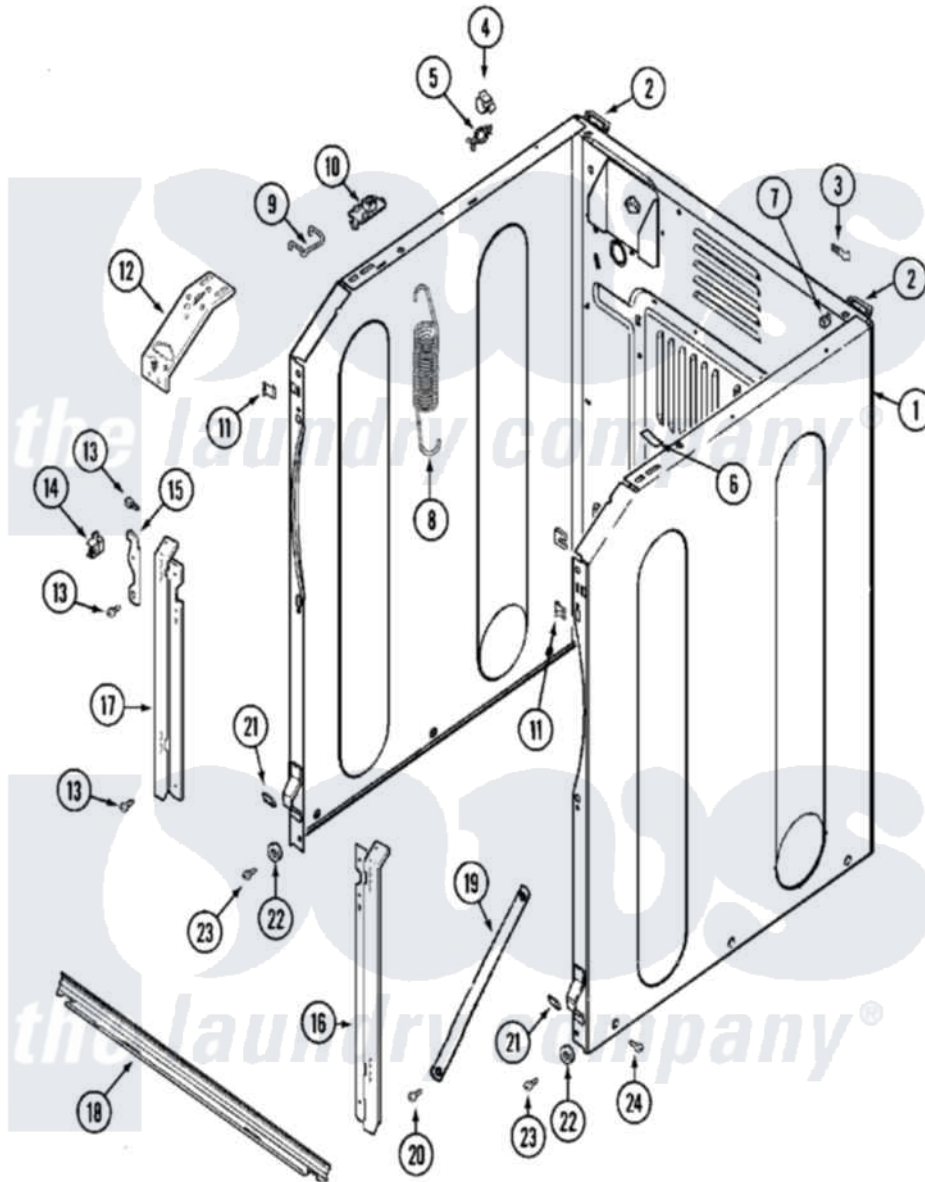

# Maytag MAH14PDAAL 04 - CABINET-FRONT

Maytag Residential Maytag MAH14PDAAL Washer Parts Parts Diagram 04 - CABINET-FRONT  
 Click on the part number to view part

Item	Original Part Number	Replaced By	Status	Part Description
001	22002245	<a href="#">22003639</a>		Cabinet Assembly
"	22002246	<a href="#">22003639</a>		Cabinet Assembly
"	NLA		Not Available	CABINET ASSY. (WHT)
002	NLA		Not Available	BRACKET, CABINET HINGE
003	22001996	<a href="#">3370225</a>		Screw
"	<a href="#">22002178</a>			Bracket, Air Dome Hose
"	NLA		Not Available	TIE, WIRE
004	<a href="#">Y310376</a>			Clip, Door Switch Harness
005	315471	<a href="#">22003298</a>		Retainer, Wire
006	<a href="#">33001836</a>			Strap, Top Cover Support
007	310933	<a href="#">33002194</a>		Nut, Speed
008	<a href="#">22002100</a>			Spring
009	22002098	<a href="#">22002297</a>		Support, Spring
010	<a href="#">22001997</a>			Spacer, Top Cover
011	<a href="#">22002049</a>			Clip Note: Clip, Front Panel
012	<a href="#">22002090</a>			Brace, Corner

013	<a href="#">22001995</a>		Screw Note: Screw, Tumbler Front And Shroud
014	<a href="#">22002001</a>		Support, Hinge
015	22002247	<a href="#">33002597</a>	Hook, Security
016	22002034	<a href="#">22003224</a>	Bracket, Shroud
017	22002035	<a href="#">22002985</a>	Bracket, Shroud
018	<a href="#">22001993</a>		Bridge, Shroud Support
019	<a href="#">22001995</a>		Screw Note: Screw, Tumbler Front And Shroud
"	22002231	<a href="#">22002767</a>	Brace, Cross
020	<a href="#">22001995</a>		Screw Note: Screw, Tumbler Front And Shroud
021	213280	<a href="#">204439</a>	Screw And Fstner Assembly
"	<a href="#">22002239</a>		Clip, Front Panel
022	<a href="#">22002025</a>		Disc, Front Panel Spacer
023	<a href="#">22001496</a>		Front Panel Fastener And Screw
"	<a href="#">22001995</a>		Screw Note: Screw, Tumbler Front And Shroud
024	<a href="#">213007</a>		Xfor Cabinet See Cabinet, Back