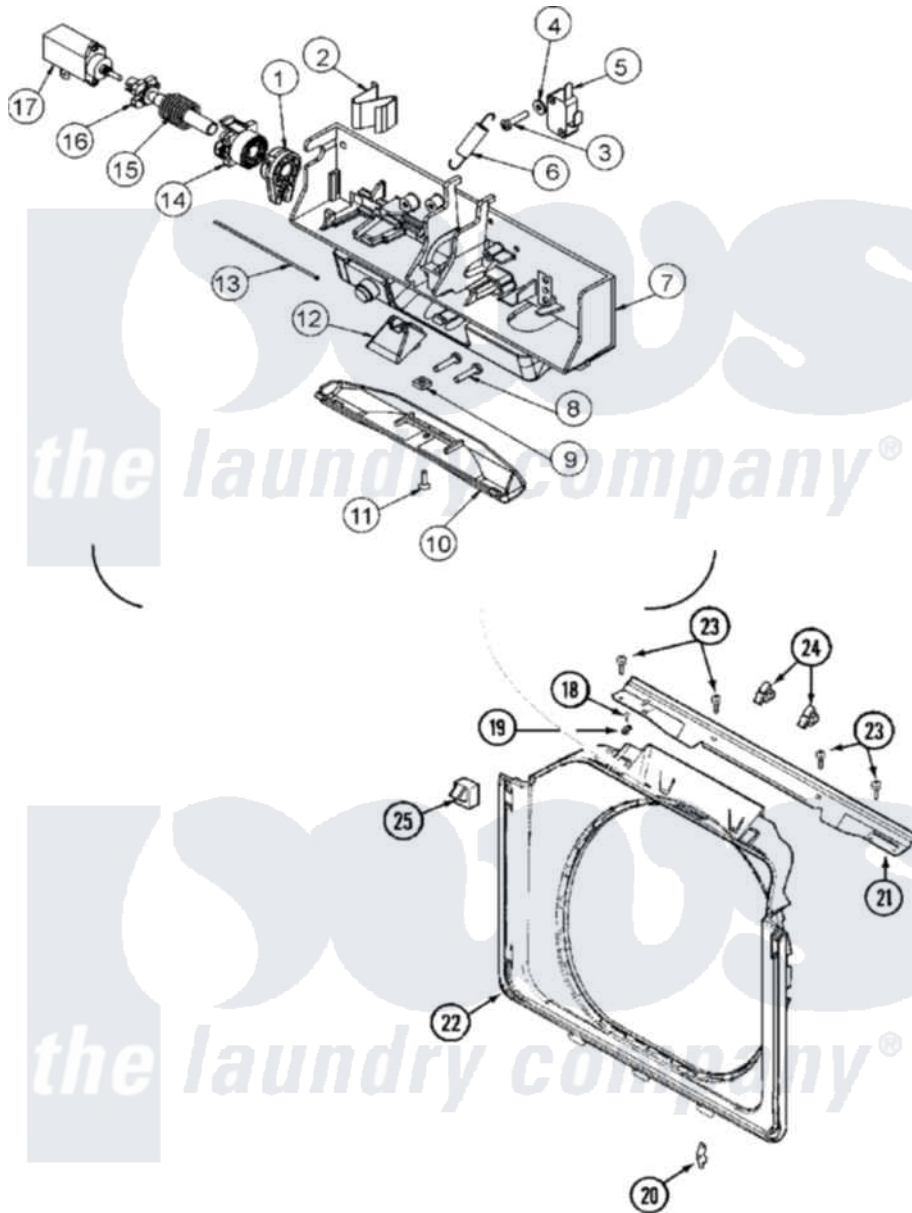

Maytag MAH14PDAAL 05 - DOOR SHROUD & DOOR LATCH ASSEMBLY

Maytag [Residential Maytag MAH14PDAAL Washer Parts](#) Parts Diagram 05 - DOOR SHROUD & DOOR LATCH ASSEMBLY

[Click on the part number to view part](#)

Item	Original Part Number	Replaced By	Status	Part Description
001	22003716			Rotating Gear, Latch
002	22003717			Spring, Latch
003	22001352			Screw, Check Switch
004	22002165			Washer, Door Lock Switch
005	22002162			Switch, Door Lock Spin Enable
006	22002158			Spring, Gear Return
007	22003722			Switch Holder Assembly, Latch
008	22003719			Screw, Latch
009	22003720			Nut, Latch
010	22002957			Cover, Latch Assembly
011	22002435	241877		Screw
012	22003055			Ramp, Door Hoop
013	22002164			Cable, Door
014	22003715			Sliding Gear, Latch
015	22003721			Spring, Axle / Latch

016	22003718		Axle, Latch
017	22002119		Motor, Wax
018	22001996	3370225	Screw
019	22002014		Clip, Harness To Support
020	22002095	12001994	Cover
"	22002096		COVER, HINGE (ALM)
021	22002015		Support, Door Lock
022	22002071	Not Available	SHROUD (ALM)
"	22002234		Shroud And Dispenser Hose
"	NLA	Not Available	SHROUD (WHT)
023	22001995		Screw Note: Screw, Tumbler Front And Shroud
024	Y310376		Clip, Door Switch Harness
025	22002046		Switch, Secondary Door
"	22002047	22002046	Switch, Secondary Door