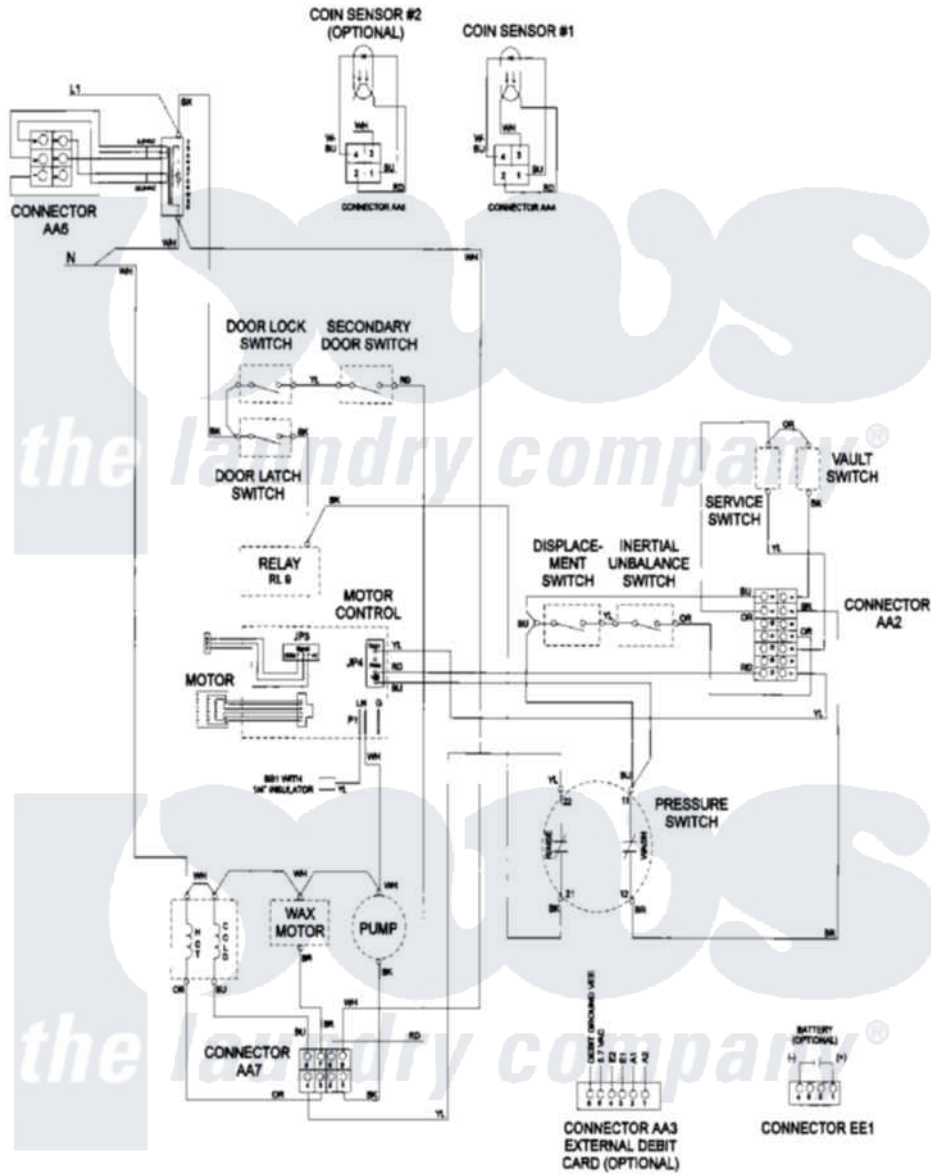

Maytag MAH14PDAAL 11 - WIRING INFORMATION

Maytag [Residential Maytag MAH14PDAAL Washer Parts](#) Parts Diagram 11 - WIRING INFORMATION
 Click on the part number to view part

Item	Original Part Number	Replaced By	Status	Part Description
001	NLA		Not Available	WIRING INFORMATION