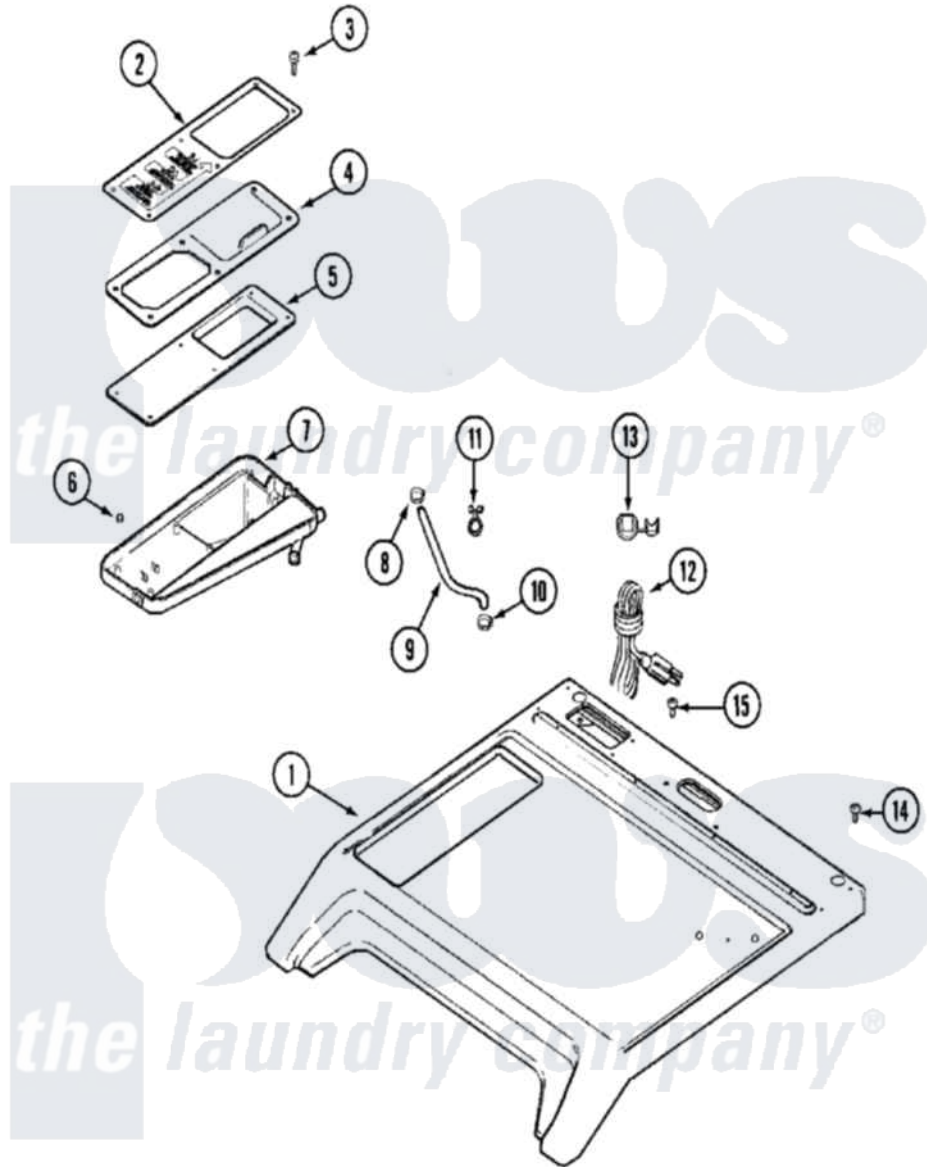

# Maytag MAH14PDAAW 03 - TOP

Maytag [Residential Maytag MAH14PDAAW Washer Parts](#) Parts Diagram 03 - TOP  
 Click on the part number to view part

Item	Original Part Number	Replaced By	Status	Part Description
001	22002108		Not Available	(ALM)
"	NLA		Not Available	COVER, TOP (WHT)
002	22002032		Not Available	COVER, COMM. DISPENSER (WHT)
"	22002176	<a href="#">22002930</a>		Cover, Comm. Dispenser
003	22002230	<a href="#">400021-1</a>		Screw
004	22002091		Not Available	LID, COMMERCIAL DISPENSER
005	22002074		Not Available	BEZEL, COMMERCIAL
006	<a href="#">22002031</a>			Palnut, Bezel
007	22002075		Not Available	DISPENSER BOTTOM, COMMERCIAL
008	22002054	<a href="#">285655</a>		Clamp, Hose
009	<a href="#">22002084</a>			Hose, Shower
010	201011	<a href="#">285655</a>		Clamp, Hose
011	212276	<a href="#">W10116760</a>		Screw
"	22002027	<a href="#">74007164</a>		Lock- Purs

012	22001178	<a href="#">22003062</a>	Cord, Power
013	<a href="#">211881</a>		Grommet, Cord Part Not Used- Gas Models Only
014	912365	<a href="#">3370225</a>	Screw
015	210186	<a href="#">3370225</a>	Screw