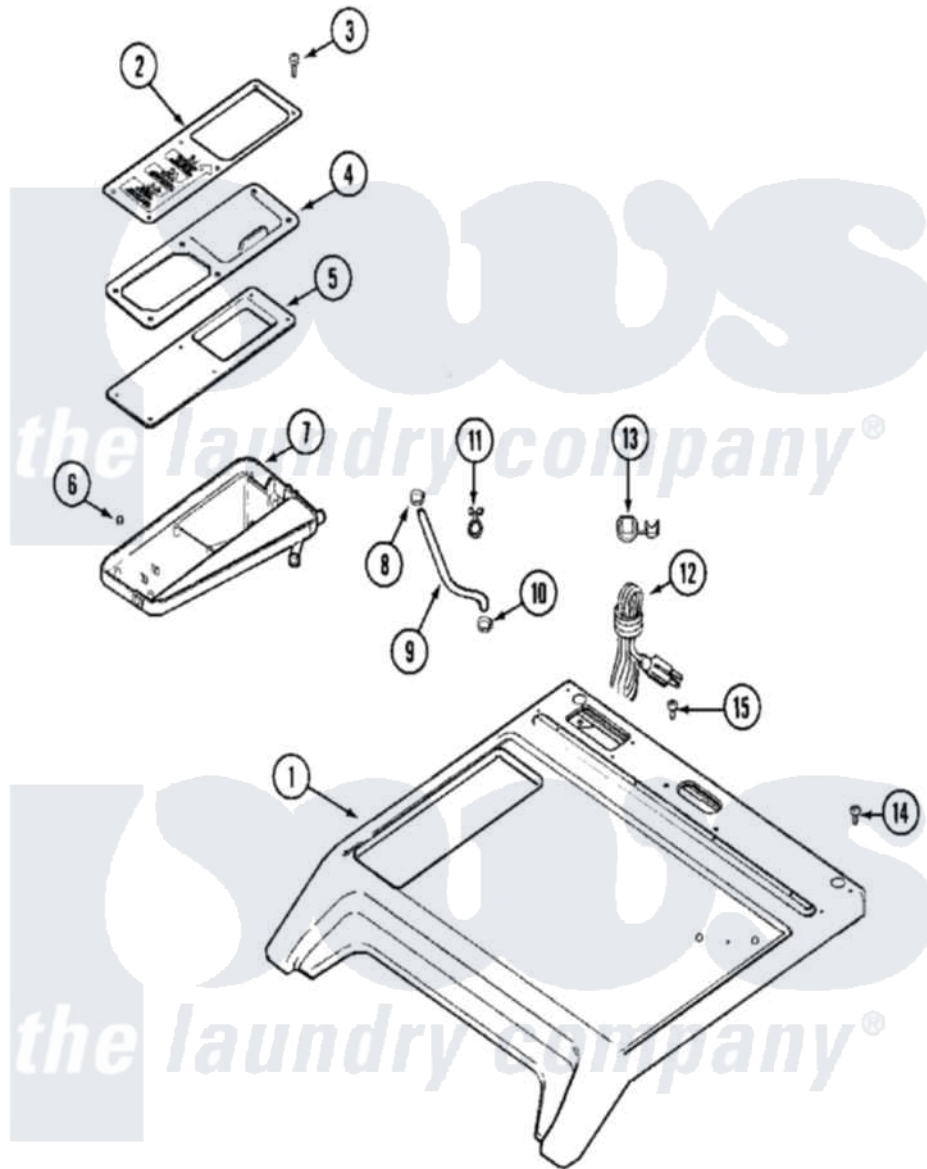

Maytag MAH14PDABL 03 - TOP

Maytag Residential Maytag MAH14PDABL Washer Parts Parts Diagram 03 - TOP
 Click on the part number to view part

Item	Original Part Number	Replaced By	Status	Part Description
001	22002108		Not Available	(ALM)
"	NLA		Not Available	COVER, TOP (WHT)
002	22002032		Not Available	COVER, COMM. DISPENSER (WHT)
"	22002176	22002930		Cover, Comm. Dispenser
003	22002230	400021-1		Screw
004	22002091		Not Available	LID, COMMERCIAL DISPENSER
005	22002074		Not Available	BEZEL, COMMERCIAL
006	22002031			Palnut, Bezel
007	22002075		Not Available	DISPENSER BOTTOM, COMMERCIAL
008	22002054	285655		Clamp, Hose
009	22002084			Hose, Shower
010	201011	285655		Clamp, Hose
011	212276	W10116760		Screw
"	22002027	74007164		Lock- Purs

012	22001178	22003062	Cord, Power
013	211881		Grommet, Cord Part Not Used- Gas Models Only
014	912365	3370225	Screw
015	210186	3370225	Screw