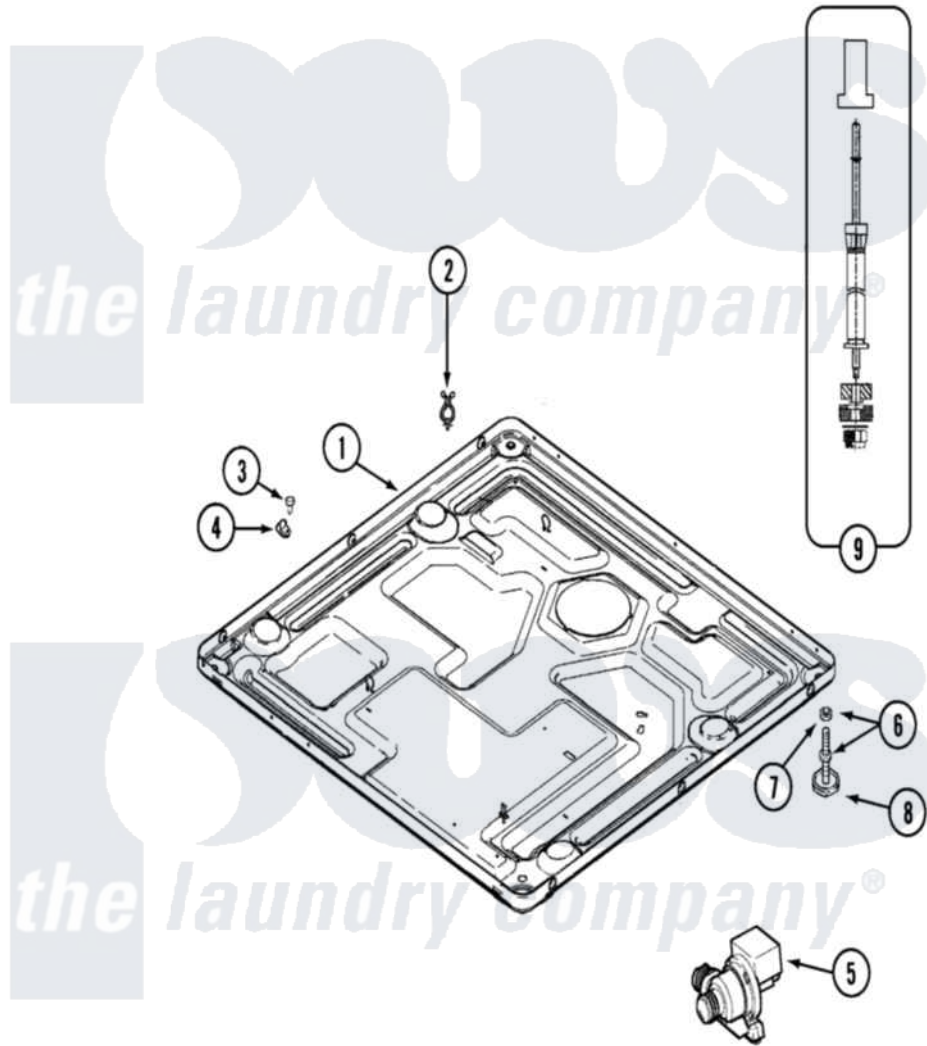

# Maytag MAH14PDABL 10 - BASE

Maytag [Residential Maytag MAH14PDABL Washer Parts](#) Parts Diagram 10 - BASE  
 Click on the part number to view part

Item	Original Part Number	Replaced By	Status	Part Description
001	22002111	<a href="#">22003605</a>		Base Weld Assembly
"	22002240	<a href="#">22003435</a>		Base, Assembly
002	315471	<a href="#">22003298</a>		Retainer, Wire
003	212276	<a href="#">W10116760</a>		Screw
004	<a href="#">22002014</a>			Clip, Harness To Support
005	22001982	<a href="#">22003059</a>		Pump, Drain
"	22002939	<a href="#">22003059</a>		Pump, Drain
006	22001915	<a href="#">22003544</a>		Adjustable Leg W/Foot And Nut
007	Y052740	<a href="#">62739</a>		Nut, Lock
008	<a href="#">210684</a>			Foot, Adjustable Leg
009	<a href="#">22001988</a>			Strut Assembly-Rear