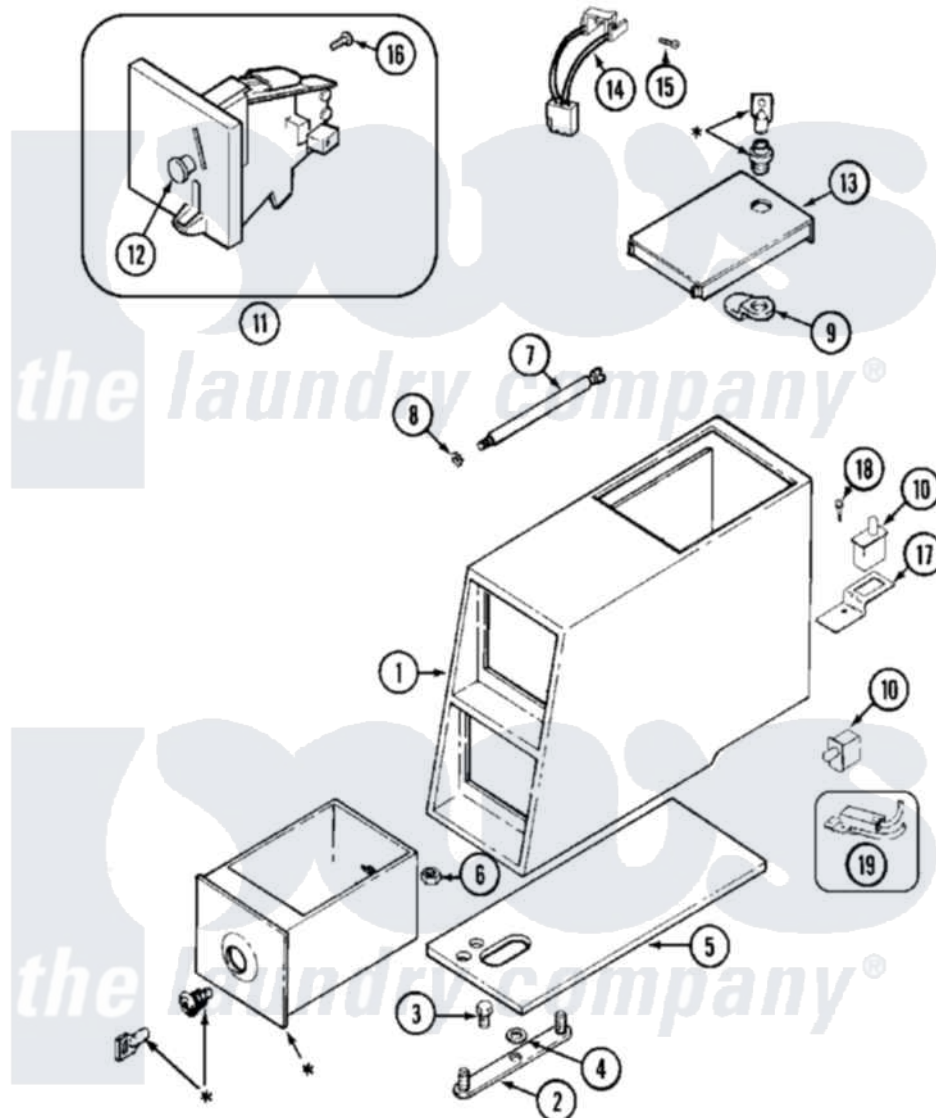

Maytag MAH14PDABW 02 - CONTROL CENTER (PD)

* CONTACT YOUR COMMERCIAL LAUNDRY DISTRIBUTOR

Maytag [Residential Maytag MAH14PDABW Washer Parts](#) Parts Diagram 02 - CONTROL CENTER (PD)
 Click on the part number to view part

Item	Original Part Number	Replaced By	Status	Part Description
001	22002480			Vault, Coin PD Coin Drop Supplied By Dist.
"	22002481	22002480		Vault, Coin PD Coin Drop Supplied By Dist.
002	22001810		Not Available	STRAP, MOUNTING
003	22001996	3370225		Screw
004	910309			Washer, Mounting Strap
005	22002072			Gasket, Control Center
"	22002073	22002618		Gasket, Control Center
006	Y052740	62739		Nut, Lock
007	213035			Bolt, Locking
008	910181			Lockwasher, Terminal Block
009	NLA		Not Available	CAM, LOCKING
010	33001250			Switch, Vault And Service Door
"	912012	3400409		Screw
011	22001873	22004112		Coin Drop Greenwald Us.25

"	22001875		Coin Drop Assembly-Dual
"	22002144		Single Faceplate
"	22002535	W10133245	Dual Coin Drop Assembly
"	22003815		Dual Faceplate
012	216200		Face Plate Return Button
013	22001910	22003679	Timer Access Door Assembly
"	22001911	22003692	Timer Access Door Assembly
014	22001965		Optic Switch Assembly
015	314665		Screw, Switch Assembly
016	216068		Screw, Coin Drop
017	22001404		Bracket, Service Switch
018	22001069		Screw, Vault To Control Cover
019	22001966		Harness, Sensor Switch