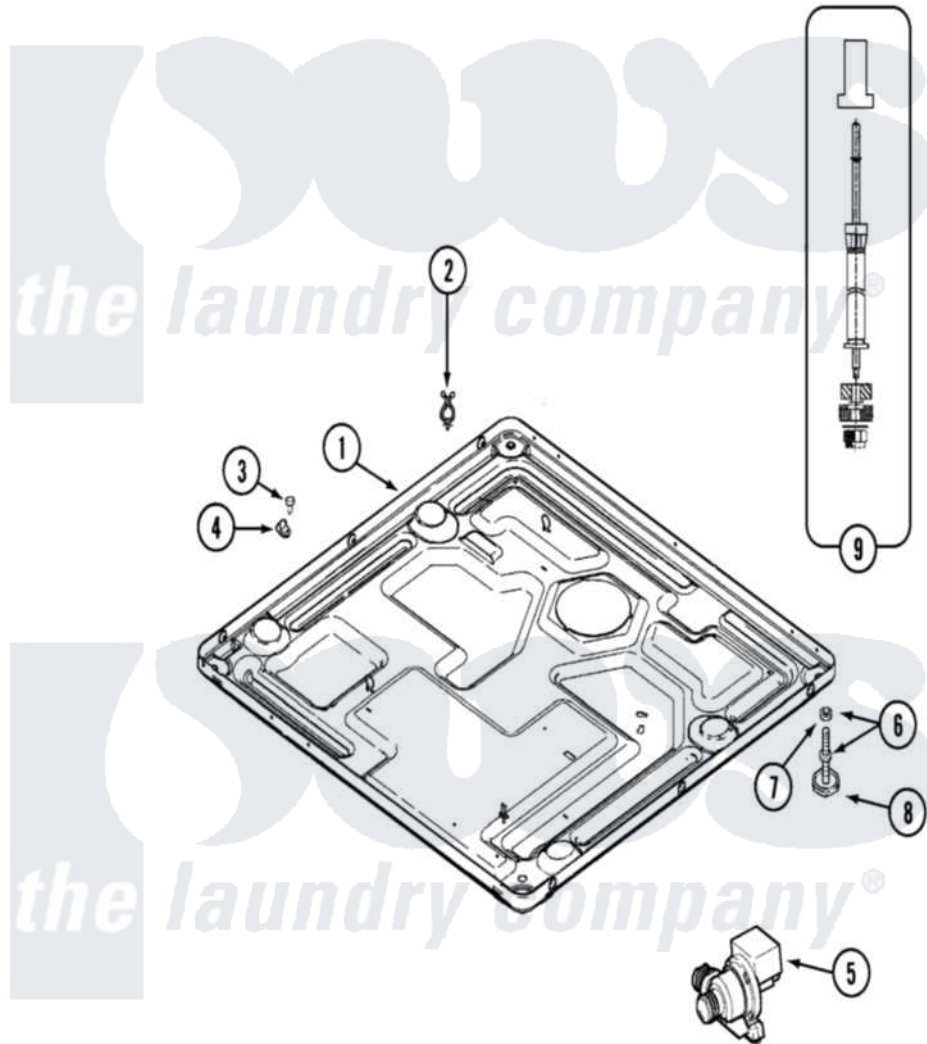

Maytag MAH14PDABW 10 - BASE

Maytag [Residential Maytag MAH14PDABW Washer Parts](#) Parts Diagram 10 - BASE
 Click on the part number to view part

Item	Original Part Number	Replaced By	Status	Part Description
001	22002111	22003605		Base Weld Assembly
"	22002240	22003435		Base, Assembly
002	315471	22003298		Retainer, Wire
003	212276	W10116760		Screw
004	22002014			Clip, Harness To Support
005	22001982	22003059		Pump, Drain
"	22002939	22003059		Pump, Drain
006	22001915	22003544		Adjustable Leg W/Foot And Nut
007	Y052740	62739		Nut, Lock
008	210684			Foot, Adjustable Leg
009	22001988			Strut Assembly-Rear