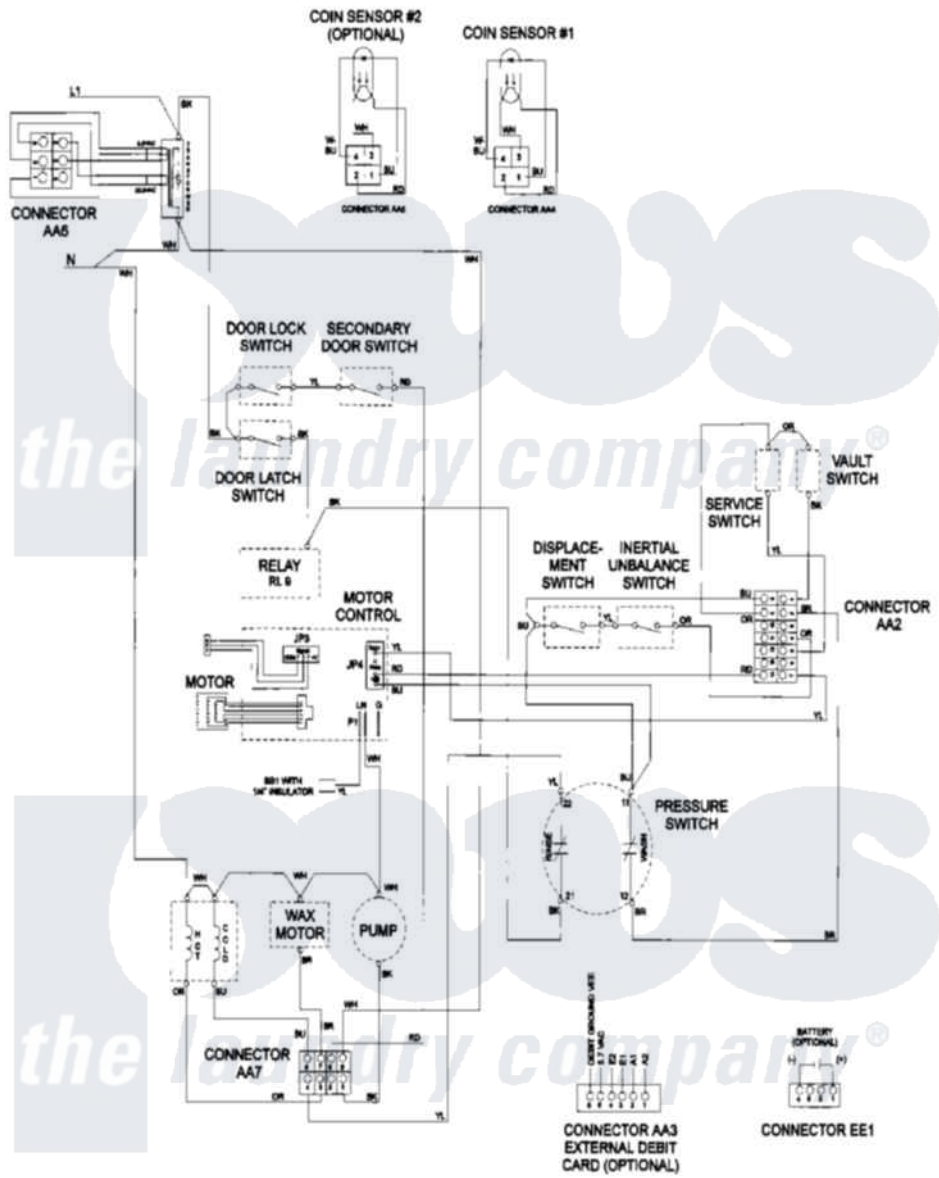

Maytag MAH14PDABW 11 - WIRING INFORMATION

Maytag Residential Maytag MAH14PDABW Washer Parts Parts Diagram 11 - WIRING INFORMATION
 Click on the part number to view part

Item	Original Part Number	Replaced By	Status	Part Description
001	NLA		Not Available	WIRING INFORMATION