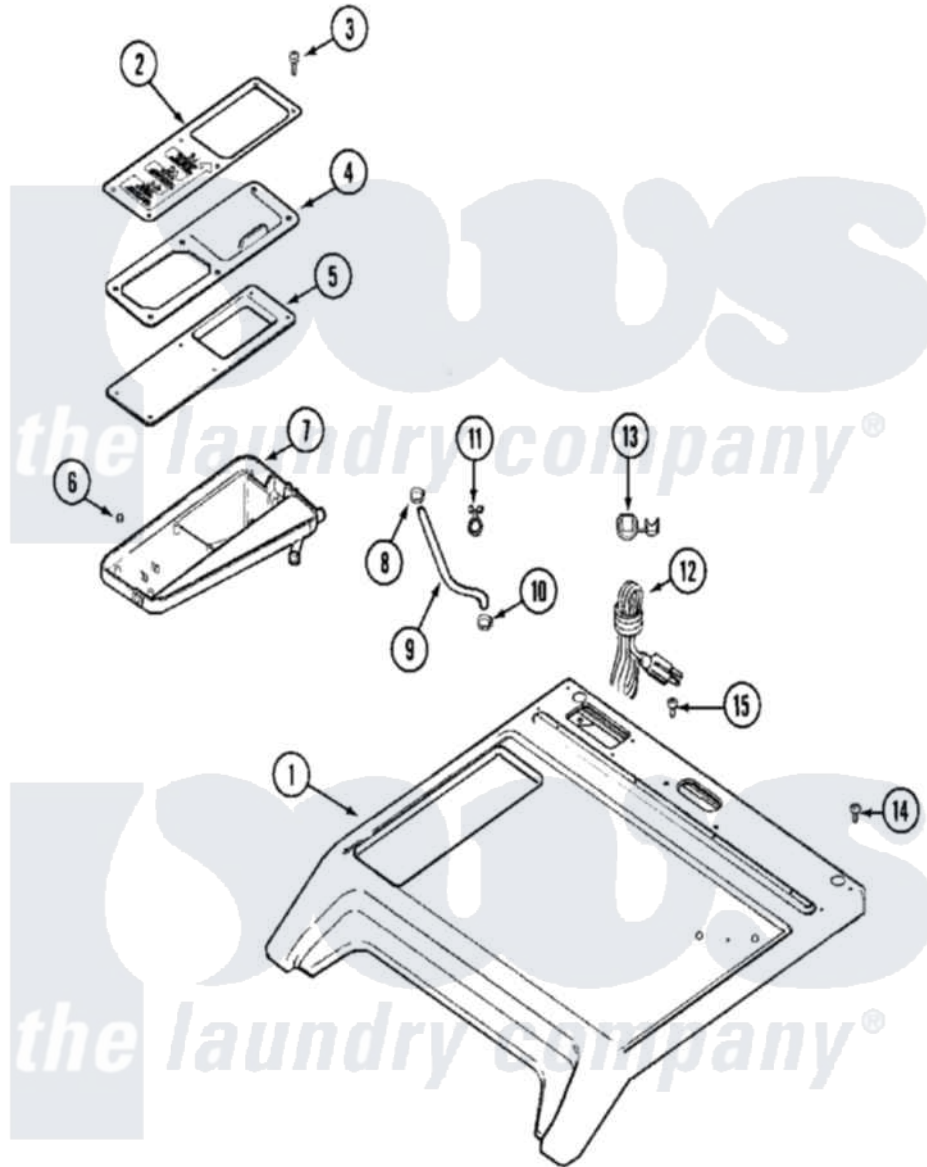

# Maytag MAH14PDCBQ 03 - TOP

Maytag [Residential Maytag MAH14PDCBQ Washer Parts](#) Parts Diagram 03 - TOP  
 Click on the part number to view part

Item	Original Part Number	Replaced By	Status	Part Description
001	22002666		Not Available	COVER, TOP (BSQ)
"	NLA		Not Available	COVER, TOP (WHT)
002	22002032		Not Available	COVER, COMM. DISPENSER (WHT)
"	<a href="#">22002930</a>			Cover, Comm. Dispenser
003	22002230	<a href="#">400021-1</a>		Screw
004	22002091		Not Available	LID, COMMERCIAL DISPENSER
005	22002074		Not Available	BEZEL, COMMERCIAL
006	<a href="#">22002031</a>			Palnut, Bezel
007	22002075		Not Available	DISPENSER BOTTOM, COMMERCIAL
008	22002054	<a href="#">285655</a>		Clamp, Hose
009	<a href="#">22002084</a>			Hose, Shower
010	201011	<a href="#">285655</a>		Clamp, Hose
011	212276	<a href="#">W10116760</a>		Screw
"	22002027	<a href="#">74007164</a>		Lock- Purs

012	22001178	<a href="#">22003062</a>	Cord, Power
013	<a href="#">211881</a>		Grommet, Cord Part Not Used- Gas Models Only
014	912365	<a href="#">3370225</a>	Screw
015	210186	<a href="#">3370225</a>	Screw