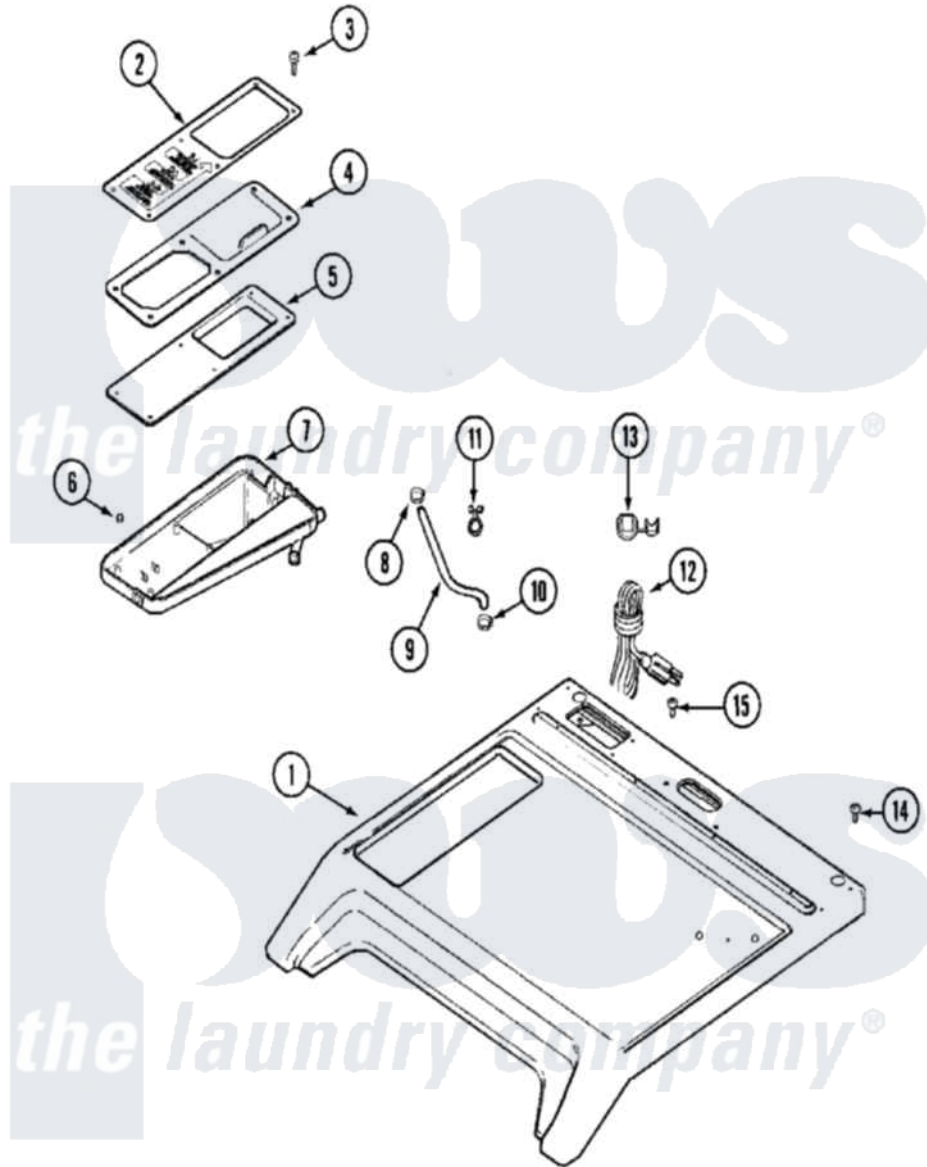

# Maytag MAH14PDCBW 03 - TOP

Maytag [Residential Maytag MAH14PDCBW Washer Parts](#) Parts Diagram 03 - TOP  
 Click on the part number to view part

Item	Original Part Number	Replaced By	Status	Part Description
001	22002666		Not Available	COVER, TOP (BSQ)
"	NLA		Not Available	COVER, TOP (WHT)
002	22002032		Not Available	COVER, COMM. DISPENSER (WHT)
"	<a href="#">22002930</a>			Cover, Comm. Dispenser
003	22002230	<a href="#">400021-1</a>		Screw
004	22002091		Not Available	LID, COMMERCIAL DISPENSER
005	22002074		Not Available	BEZEL, COMMERCIAL
006	<a href="#">22002031</a>			Palnut, Bezel
007	22002075		Not Available	DISPENSER BOTTOM, COMMERCIAL
008	22002054	<a href="#">285655</a>		Clamp, Hose
009	<a href="#">22002084</a>			Hose, Shower
010	201011	<a href="#">285655</a>		Clamp, Hose
011	212276	<a href="#">W10116760</a>		Screw
"	22002027	<a href="#">74007164</a>		Lock- Purs

012	22001178	<a href="#">22003062</a>	Cord, Power
013	<a href="#">211881</a>		Grommet, Cord Part Not Used- Gas Models Only
014	912365	<a href="#">3370225</a>	Screw
015	210186	<a href="#">3370225</a>	Screw