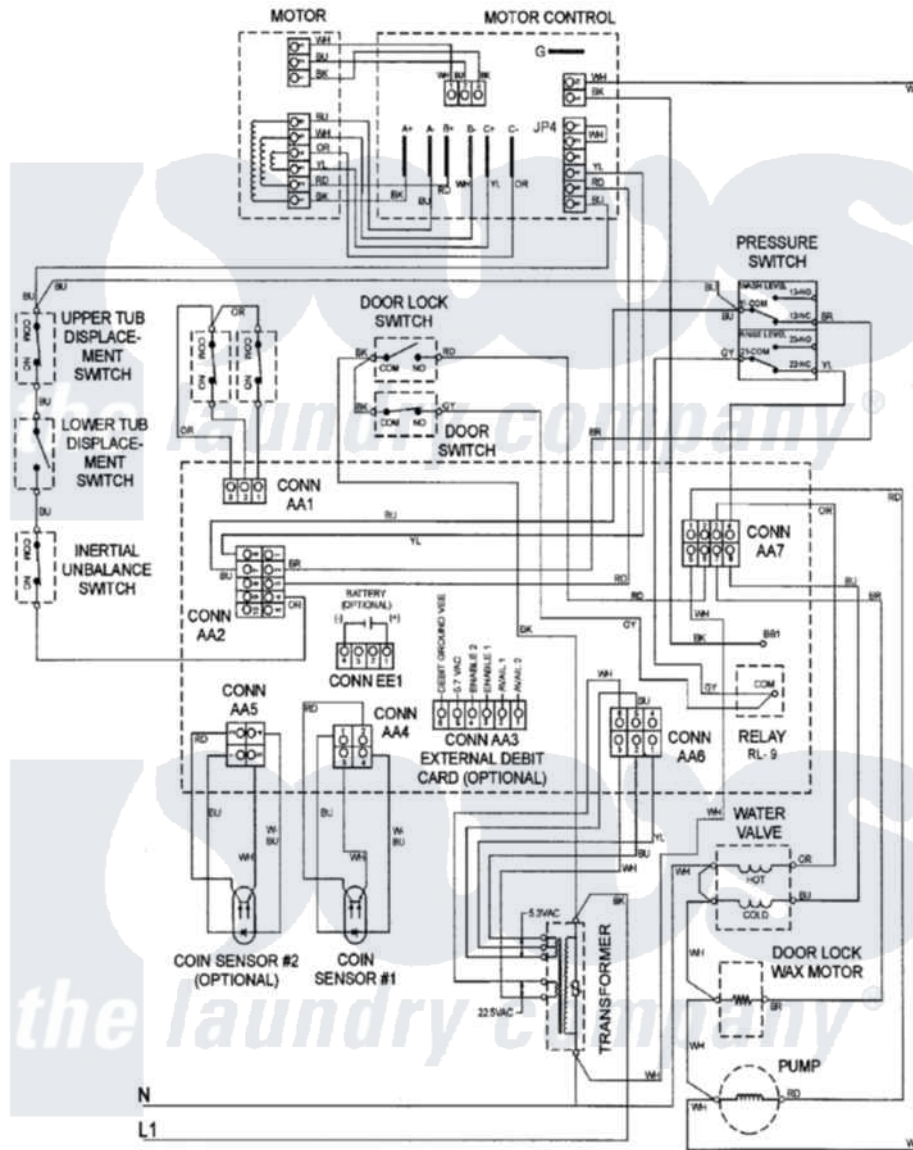

# Maytag MAH14PDCBW 12 - WIRING INFORMATION

Maytag Residential Maytag MAH14PDCBW Washer Parts Parts Diagram 12 - WIRING INFORMATION  
 Click on the part number to view part

Item	Original Part Number	Replaced By	Status	Part Description
001	NLA		Not Available	WIRING INFORMATION