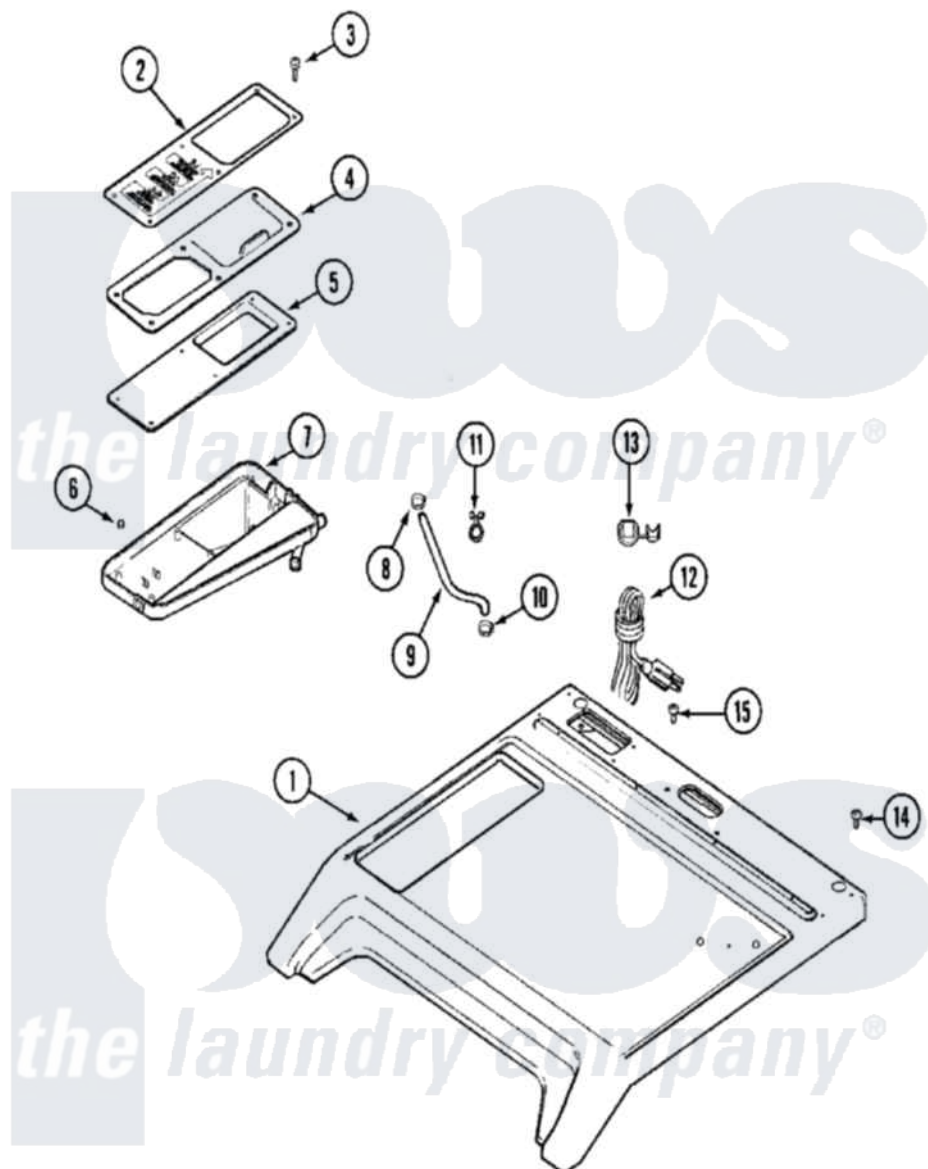

Maytag MAH14PRAWW 02 - TOP

Maytag [Residential Maytag MAH14PRAWW Washer Parts](#) Parts Diagram 02 - TOP
 Click on the part number to view part

Item	Original Part Number	Replaced By	Status	Part Description
001	22002116			Cover, Top
002	22002032		Not Available	COVER, COMM. DISPENSER (WHT)
003	22002230	400021-1		Screw
"	22002350	910309		Washer, Mounting Strap
004	22002091		Not Available	LID, COMMERCIAL DISPENSER
005	22002074		Not Available	BEZEL, COMMERCIAL
006	22002031			Pinnut, Bezel
007	22002075		Not Available	DISPENSER BOTTOM, COMMERCIAL
008	22002054	285655		Clamp, Hose
009	22002084			Hose, Shower
010	201011	285655		Clamp, Hose
011	212276	W10116760		Screw
"	22002027	74007164		Lock- Purs
012	22001178	22003062		Cord, Power

013 [211881](#)

Grommet, Cord Part Not Used-
Gas Models Only

014 912365

[3370225](#)

Screw

015 210186

[3370225](#)

Screw