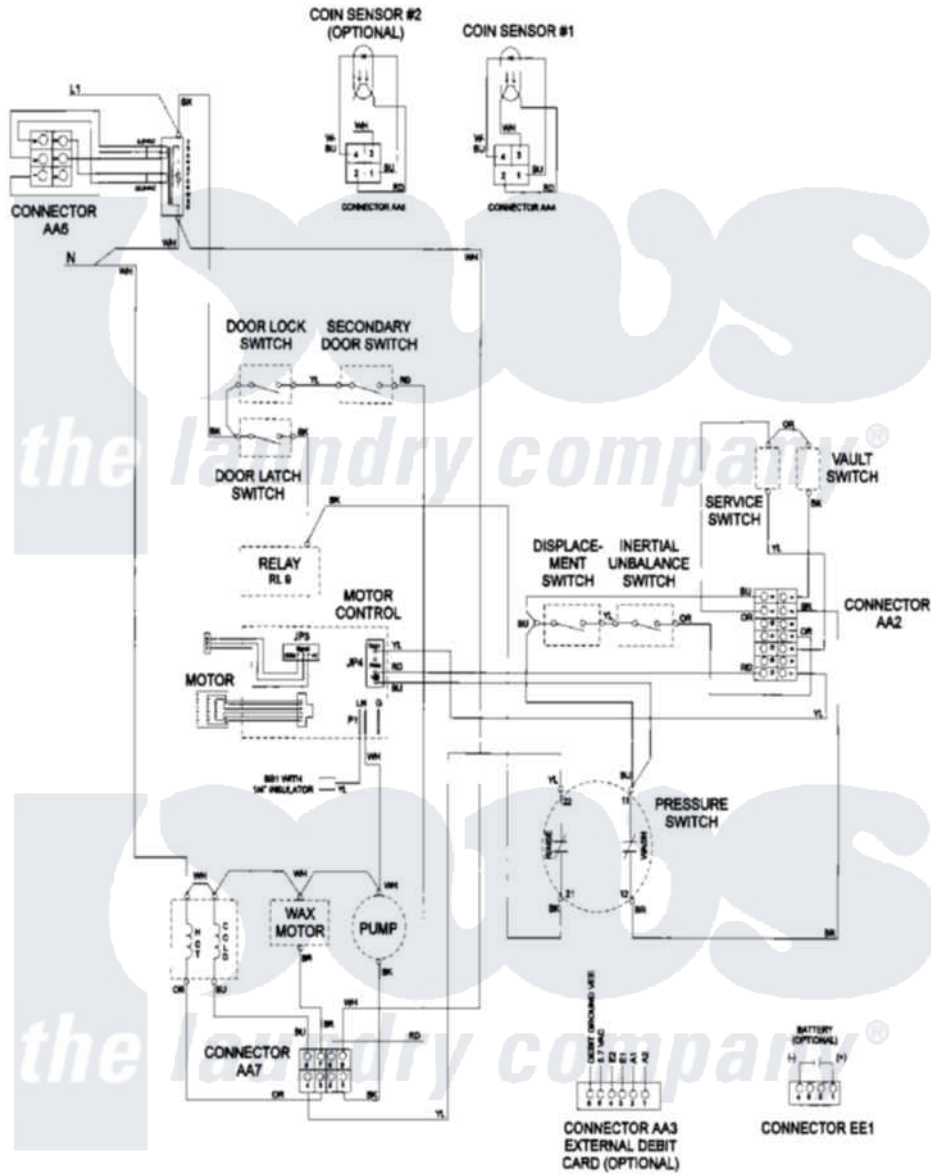

# Maytag MAH14PSAAW 11 - WIRING INFORMATION

Maytag Residential Maytag MAH14PSAAW Washer Parts Parts Diagram 11 - WIRING INFORMATION  
 Click on the part number to view part

Item	Original Part Number	Replaced By	Status	Part Description
001	NLA		Not Available	WIRING INFORMATION