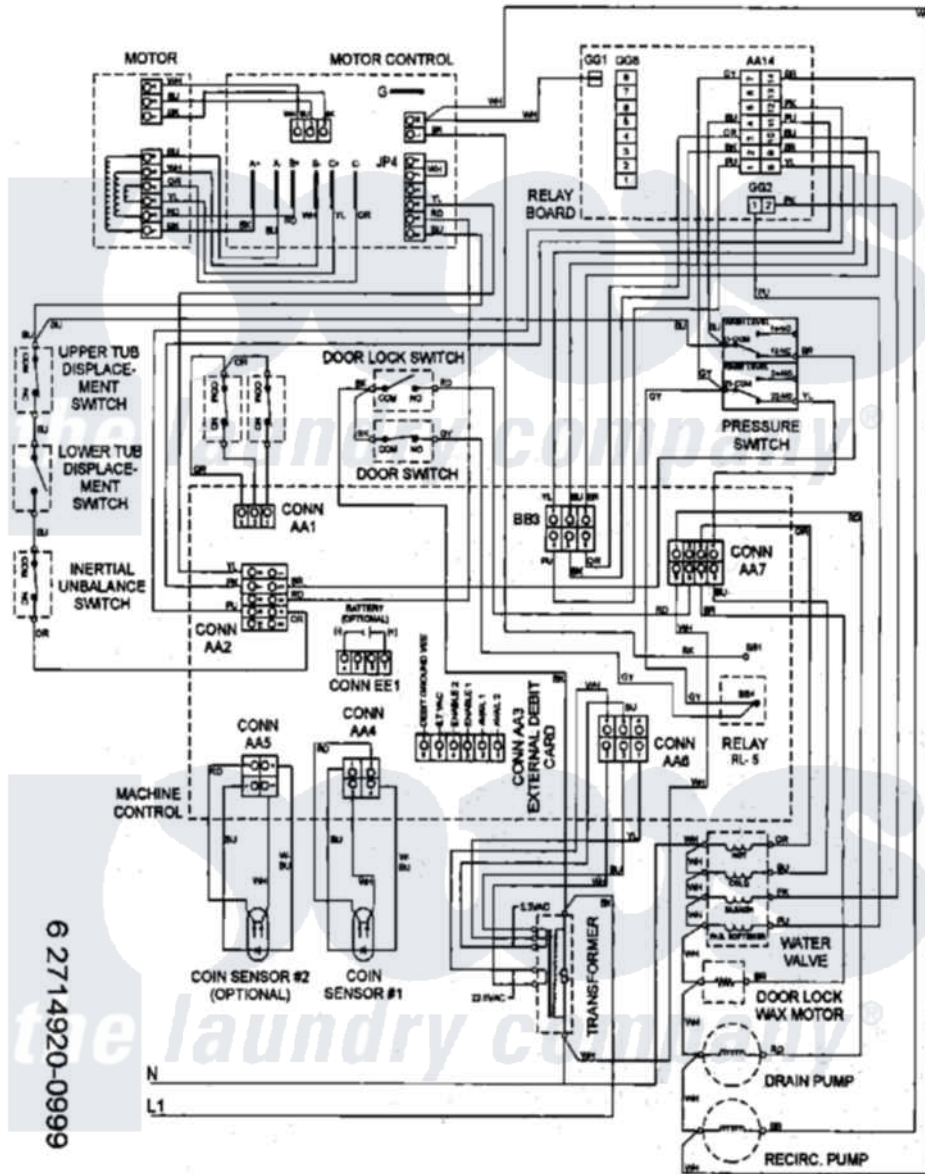

Maytag MAH20PDAWQ 11 - WIRING INFORMATION

6 2714920-0999

Maytag Residential Maytag MAH20PDAWQ Washer Parts Parts Diagram 11 - WIRING INFORMATION
 Click on the part number to view part

Item	Original Part Number	Replaced By	Status	Part Description
001	NLA		Not Available	WIRING INFORMATION