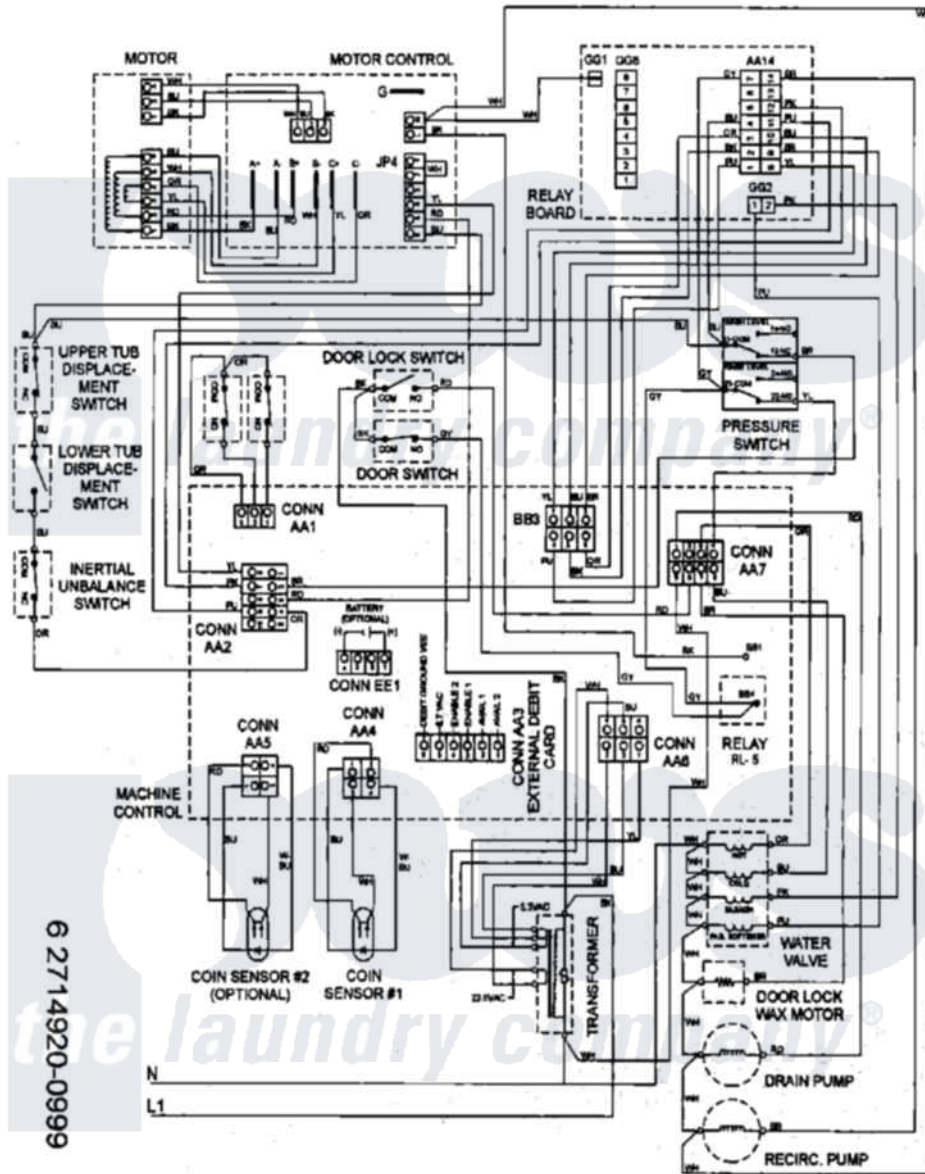

Maytag MAH20PDAWW 11 - WIRING INFORMATION

6 2714920-0999

Maytag Residential Maytag MAH20PDAWW Washer Parts Parts Diagram 11 - WIRING INFORMATION
 Click on the part number to view part

Item	Original Part Number	Replaced By	Status	Part Description
001	NLA		Not Available	WIRING INFORMATION