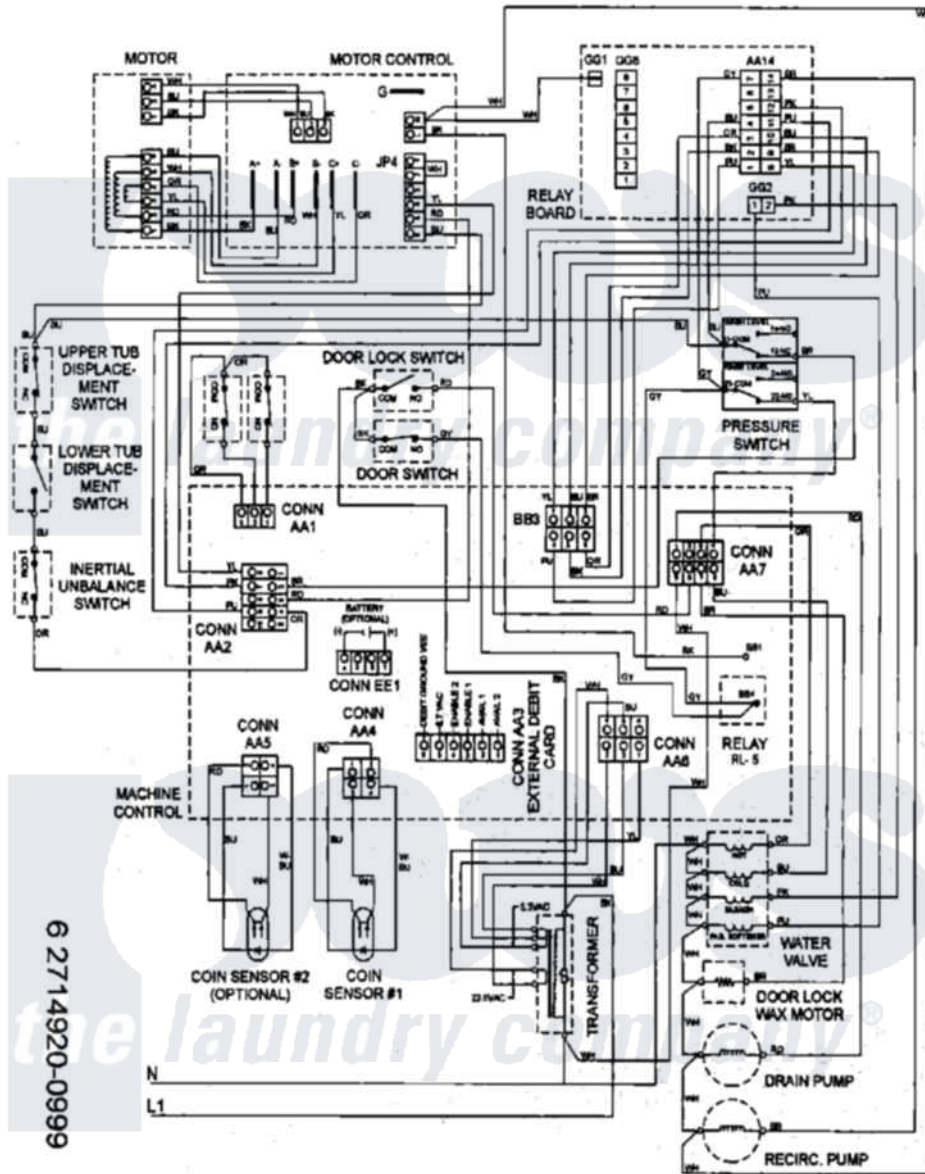

Maytag MAH20PDCXQ 13 - WIRING INFORMATION

6 2714920-0999

Maytag Residential Maytag MAH20PDCXQ Washer Parts Parts Diagram 13 - WIRING INFORMATION
 Click on the part number to view part

Item	Original Part Number	Replaced By	Status	Part Description
001	NLA		Not Available	WIRING INFORMATION